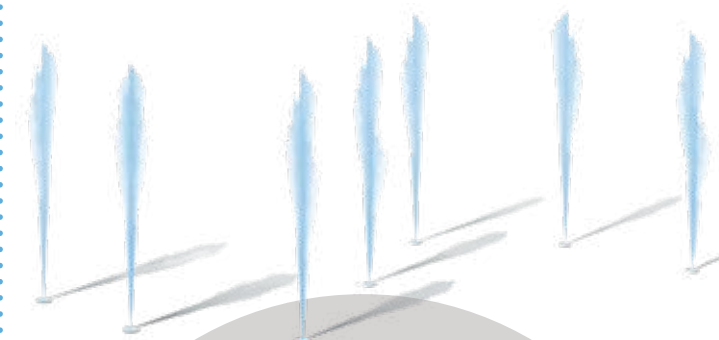

AQUA SERPENT (s-shaped)

Length/Width: 4'x1'-3"
Height: 3'
GPM: 30
Splash Area: 9'x3'