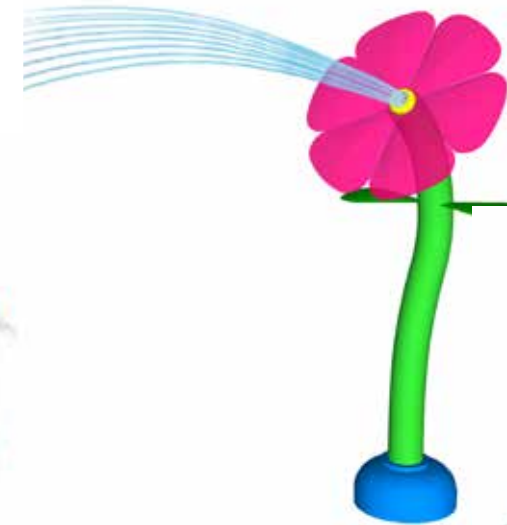

Acrylics Series

ACRYLIC LEAF

Width: 5'
Height: 10'
GPM: 20
Splash Area: 8'

ACRYLIC FLOWER

Width: 7'
Height: 7'
GPM: 15
Splash Area: 8'

AQUA SHOOT 3

Width/Length: 7'6" x 5'6"
Height: 10'
GPM: 20
Splash Area: 12' DIA

AQUA VINING ARCH

Width/Length: 12' x 13'6"
Height: 11'
GPM: 60
Splash Area: 14'x15'

AQUA WINDMILL

Width: 3'6"
Height: 10'
GPM: 20
Splash Area: 12'

AQUA TRIPLE FLOWER

Width: 5'1"
Height: 9'10"
GPM: 30
Splash Area: 16'