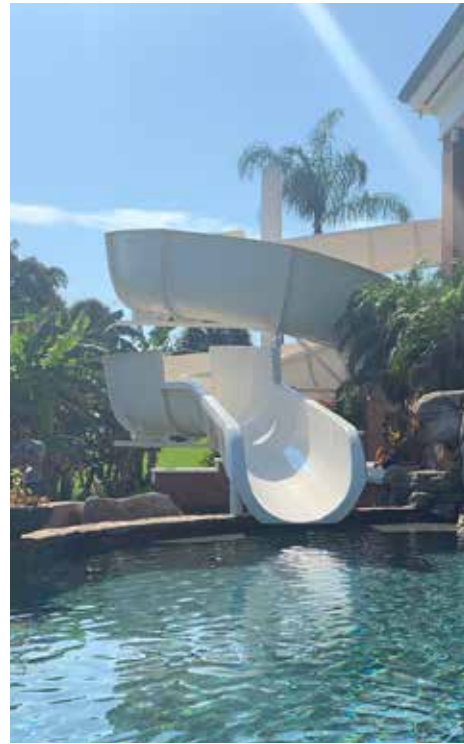

Double the speed, double the fun! The Aqua Dueling Slide allows riders to choose their aquatic adventure. Add pops of color to each slide piece to create a custom fiberglass flume that will have guests in awe of your unique waterslide. Twist and turn down a winding closed flume or plunge into the depths of the swimming pool on a wide, open flume.