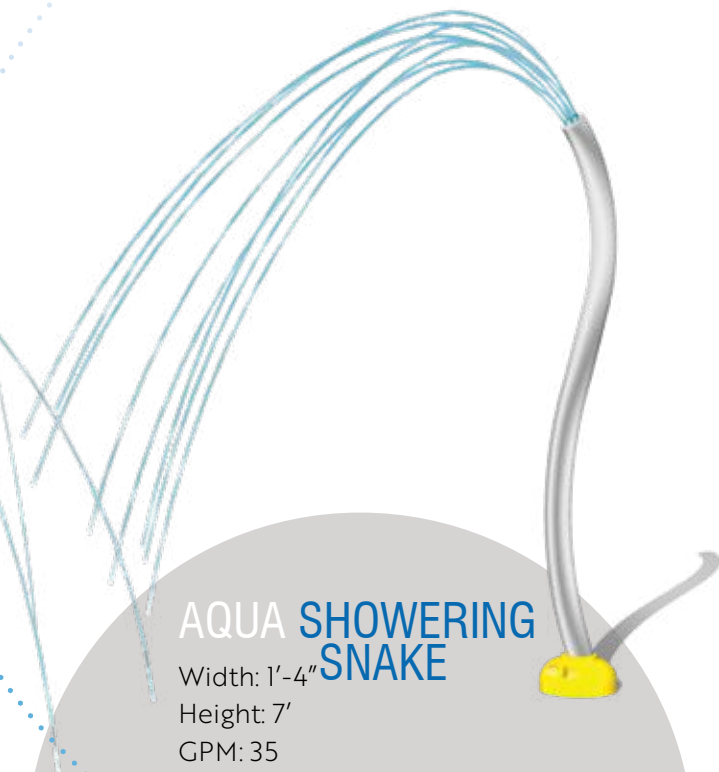

AQUA VINING ARCH

Width/Length: 12' x 13'6"
Height: 11'
GPM: 60
Splash Area: 14'x15'

AQUA WINDMILL

Width: 3'6"
Height: 10'
GPM: 20
Splash Area: 12'

AQUA TRIPLE FLOWER

Width: 5'1"
Height: 9'10"
GPM: 30
Splash Area: 16'

AQUA SHROOM 5

Width: 5'
Height: 9'
GPM: 75
Splash Area: 8'

AQUA SHROOM 7

Width: 7'
Height: 9'
GPM: 100
Splash Area: 10'

AQUA ARCHING SNAKE

Width: 1'-4"
Height: 7'
GPM: 35
Splash Area: 14'

AQUA SHOWERING SNAKE

Width: 1'-4"
Height: 7'
GPM: 35
Splash Area: 7'

AQUAWORX
MetrOasis Series

Wet!

Streaming metropolis of water toys will saturate the imagination with misting towers, spouts, falls and trickling temptations for kids of all ages.