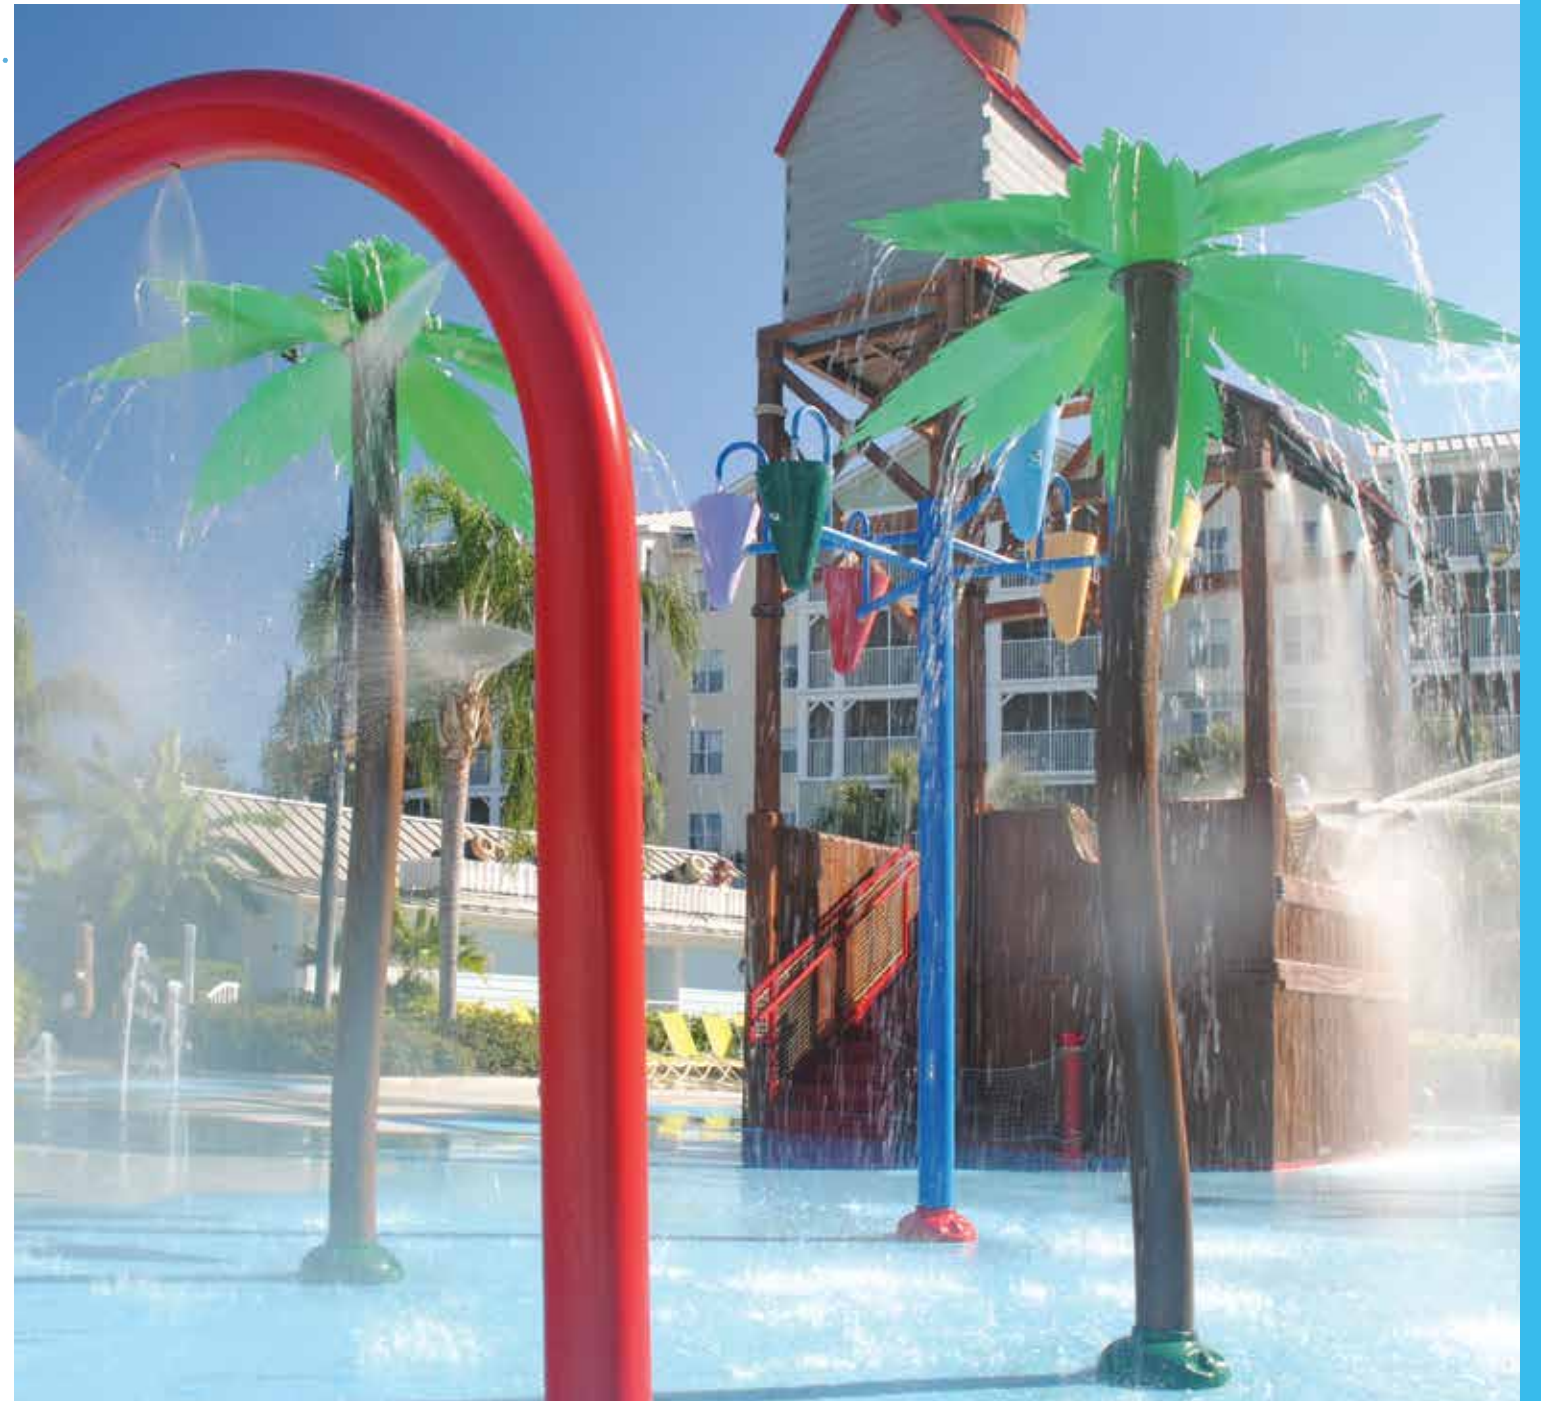

AQUA OCTOPUS

Width: 12'-10" DIA
Height: 8'
GPM: 75
Splash Area: 17'