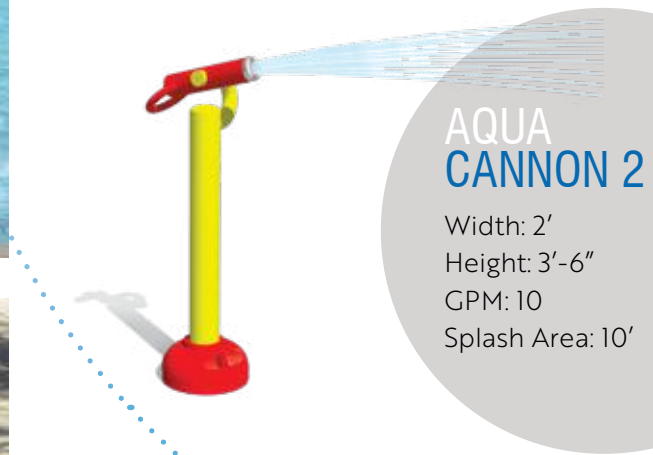

AQUA CANNON 2

Width: 2'
Height: 3'-6"
GPM: 10
Splash Area: 10'