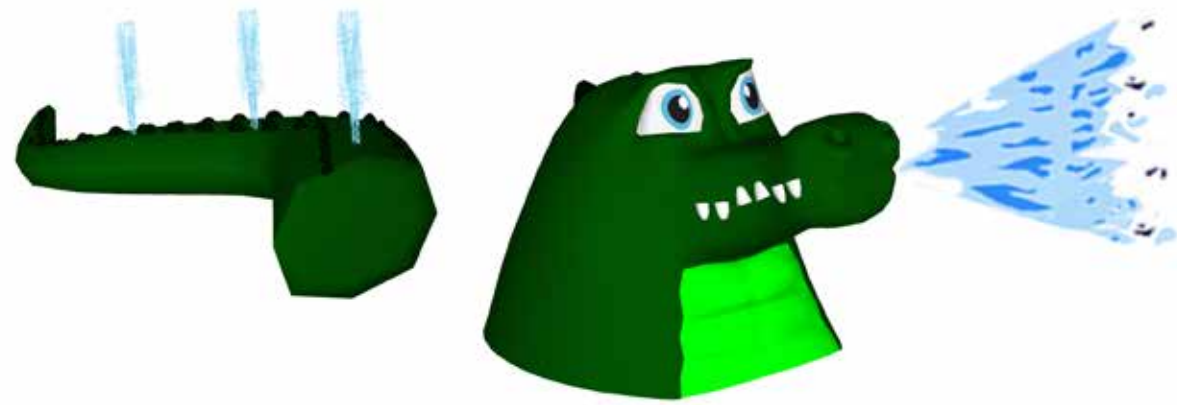

AQUA ALLIGATOR

Width/Length:
4' x 15'-6"
Height: 3'-5"
GPM: 40
Splash Area: 7' x 25'