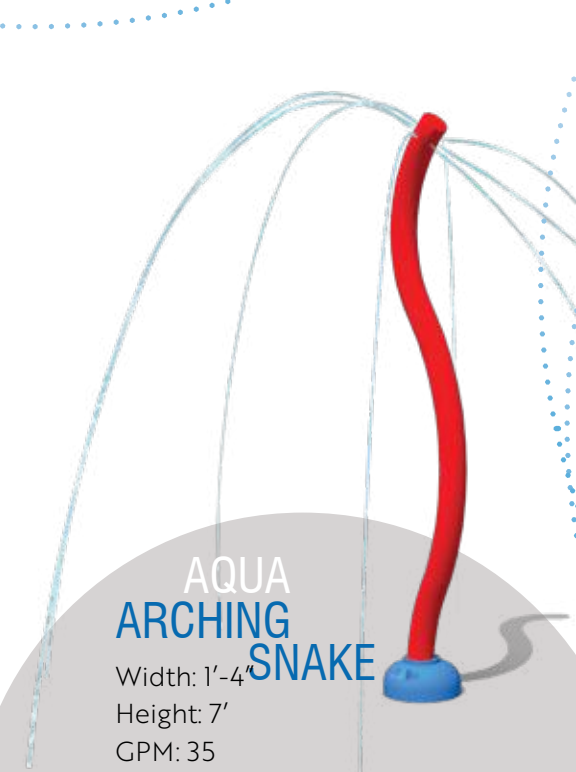

AQUA SHROOM 5

Width: 5'
Height: 9'
GPM: 75
Splash Area: 8'

AQUA SHROOM 7

Width: 7'
Height: 9'
GPM: 100
Splash Area: 10'

AQUA ARCHING SNAKE

Width: 1'-4"
Height: 7'
GPM: 35
Splash Area: 14'

AQUA SHOWERING SNAKE

Width: 1'-4"
Height: 7'
GPM: 35
Splash Area: 7'

AQUAWORX
MetrOasis Series

Wet!

Streaming metropolis of water toys will saturate the imagination with misting towers, spouts, falls and trickling temptations for kids of all ages.