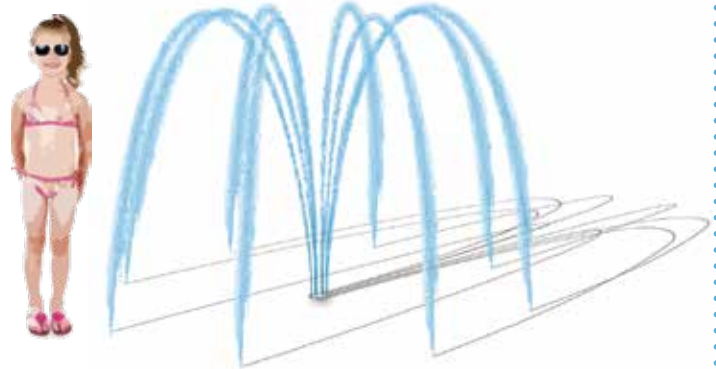

AQUA ARCHING STREAM
 Width: 6'
 Height: 4'
 GPM: 6
 Splash Area: 8'

AQUA GEYSER

Width: ± 3'
Height: 6'
GPM: 10
Splash Area: 6'

AQUA GEYSER 1

Width: ± 2'
Height: 5'
GPM: 8
Splash Area: 5'

AQUA GEYSER 2

Width: ± 3'
Height: 5'
GPM: 8
Splash Area: 6'

AQUA FAN JET

Width: 6'x3"
Height: 4'
GPM: 8
Splash Area: 10'

AQUA BEACH ENTRY GEYSER

Width: 2'
Height: 12'
GPM: 20
Splash Area: 4'

AQUA COLUMN

Width: 6"
Height: 6'
GPM: 10
Splash Area: 6'

AQUA CONE

Width: 6"
Height: 5'
GPM: 10
Splash Area: 6'

AQUA SPIDER

Width: 5'
Height: 4'
GPM: 10
Splash Area: 10'

AQUA CAGE

Width: 5'
Height: 6'
GPM: 35
Splash Area: 9'

AQUA TUNNEL

Length/Width: 8'x6'
Height: 5'
GPM: 30
Splash Area: 10'x8'

AQUA FORT

Width: 9'-2" DIA
Height: 4'
GPM: 35
Splash Area: 12'