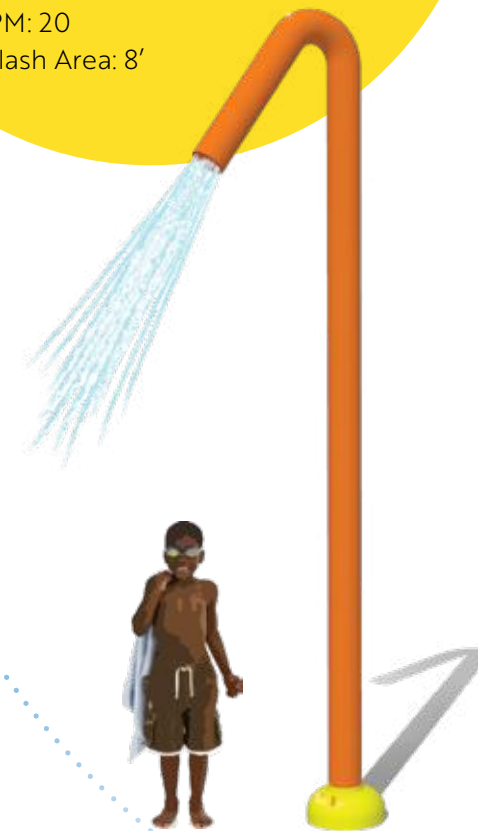

AQUA DUMPING BUCKET

Width: 7'-10"
 Length: 10'-6"
 Height: 21'
 GPM: 70
 Splash Area: 12'x18'-6"

AQUA TRIPLE TREE

Width: 7'
 Height: 10'
 GPM: 20
 Splash Area: 10'

AQUA SPOUT

Width: 4'
 Height: 10'
 GPM: 20
 Splash Area: 8'