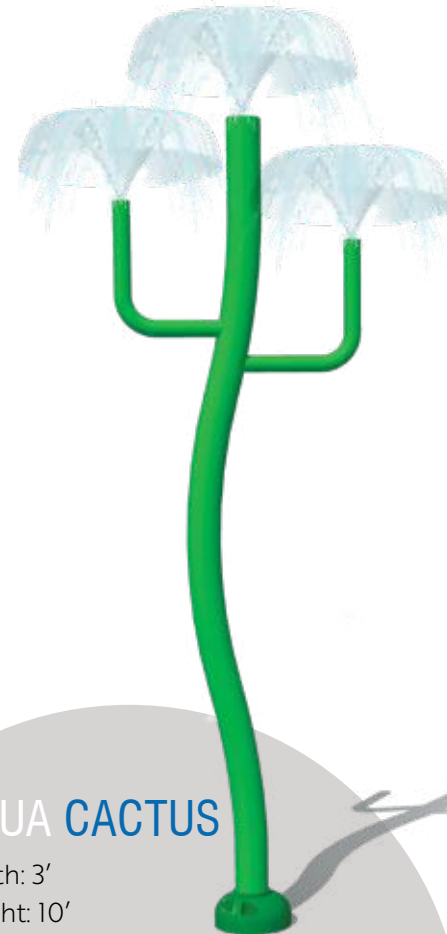

AQUA CACTUS

Width: 3'
Height: 10'
GPM: 35
Splash Area: 5'