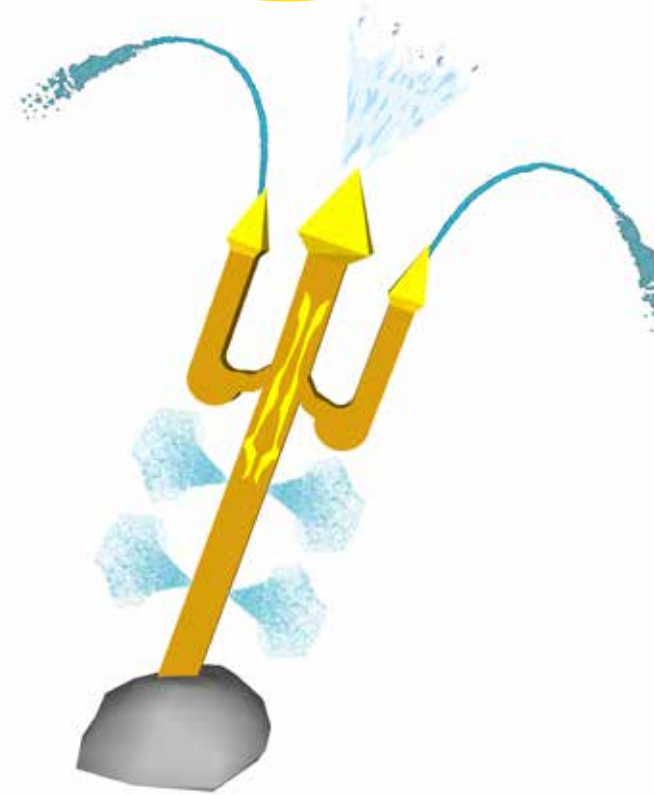

AQUA TRITON

Width: 4'8"
Height: 13'
GMP: 50
Splash Area: 5'4" x 7'

AQUA CYCLONE

Width: 12'
Height: 10'
GPM: 75
Splash Area: 17'