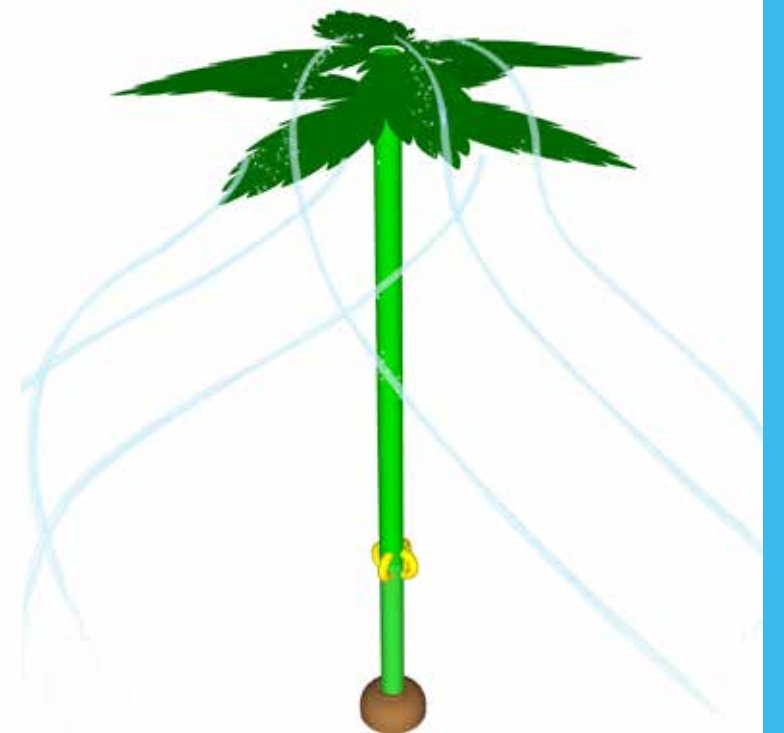

AQUA TWIRLING PALM

Width: 6'6"
Height: 10'
GPM: 22
Splash Area: 15' DIA