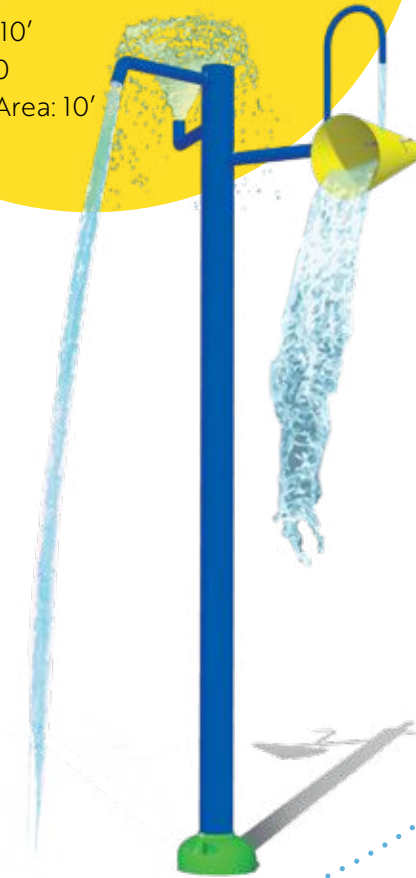

AQUA TRIPLE TREE

Width: 7'
Height: 10'
GPM: 20
Splash Area: 10'