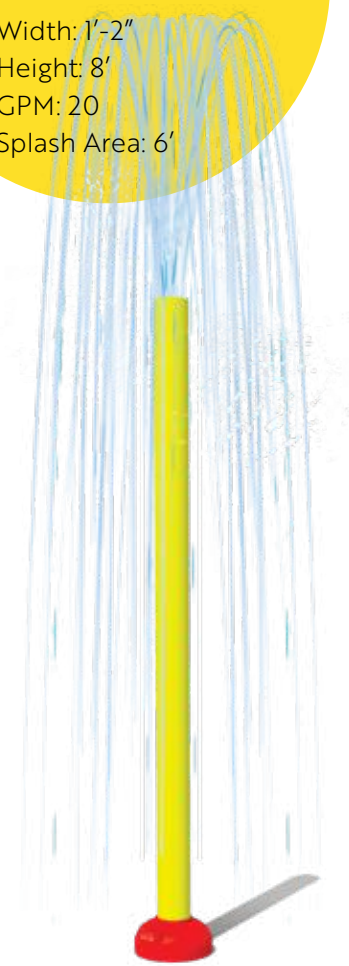

Width: 7'
Height: 10'
GPM: 24
Splash Area: 16'

AQUA GUM DROP

Width: 3'
Height: 8'-2"
GPM: 55
Splash Area: 5'

AQUA MYSTIFIER

Width: 1'-2"
Height: 8'
GPM: 16
Splash Area: 5'

AQUA SHOWER

Width: 1'-2"
Height: 8'
GPM: 20
Splash Area: 6'