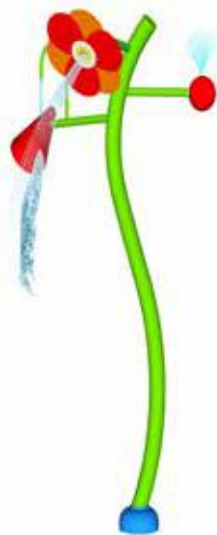

Acrylics Series

ACRYLIC LEAF

Width: 5'
Height: 10'
GPM: 20
Splash Area: 8'

ACRYLIC FLOWER

Width: 7'
Height: 7'
GPM: 15
Splash Area: 8'

AQUA SHOOT 3

Width/Length: 7'6" x 5'6"
Height: 10'
GPM: 20
Splash Area: 12' DIA

AQUA VINING ARCH

Width/Length: 12' x 13'6"
Height: 11'
GPM: 60
Splash Area: 14'x15'

AQUA WINDMILL

Width: 3'6"
Height: 10'
GPM: 20
Splash Area: 12'

AQUA TRIPLE FLOWER

Width: 5'1"
Height: 9'10"
GPM: 30
Splash Area: 16'