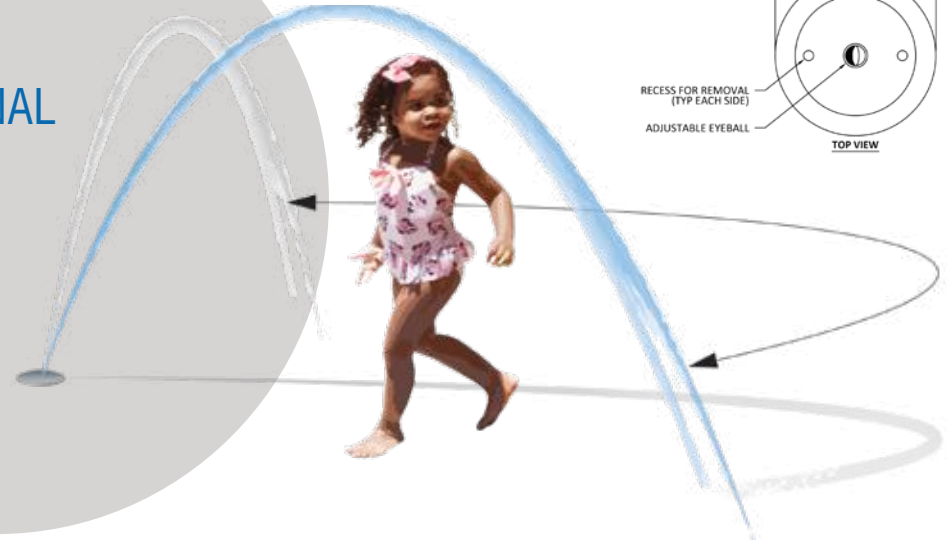

Spray!
Select your series, create your wetland or enhance your resort with scintillating water pleasers and teasers that gush from the ground. Starring tunnels of fun, jet streams, volcanoes, bubblers, geysers and other soakers of watery wonder. Each invigorating experience begins with your design, motif or whimsical inspiration.