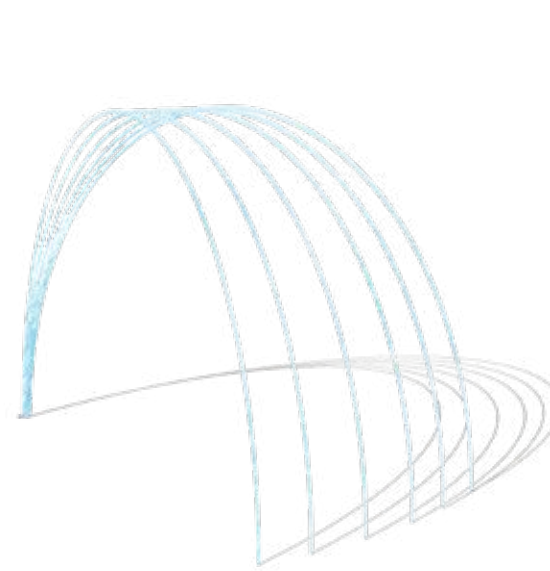

AQUA FAN JET

Width: 6'x3"
Height: 4'
GPM: 8
Splash Area: 10'