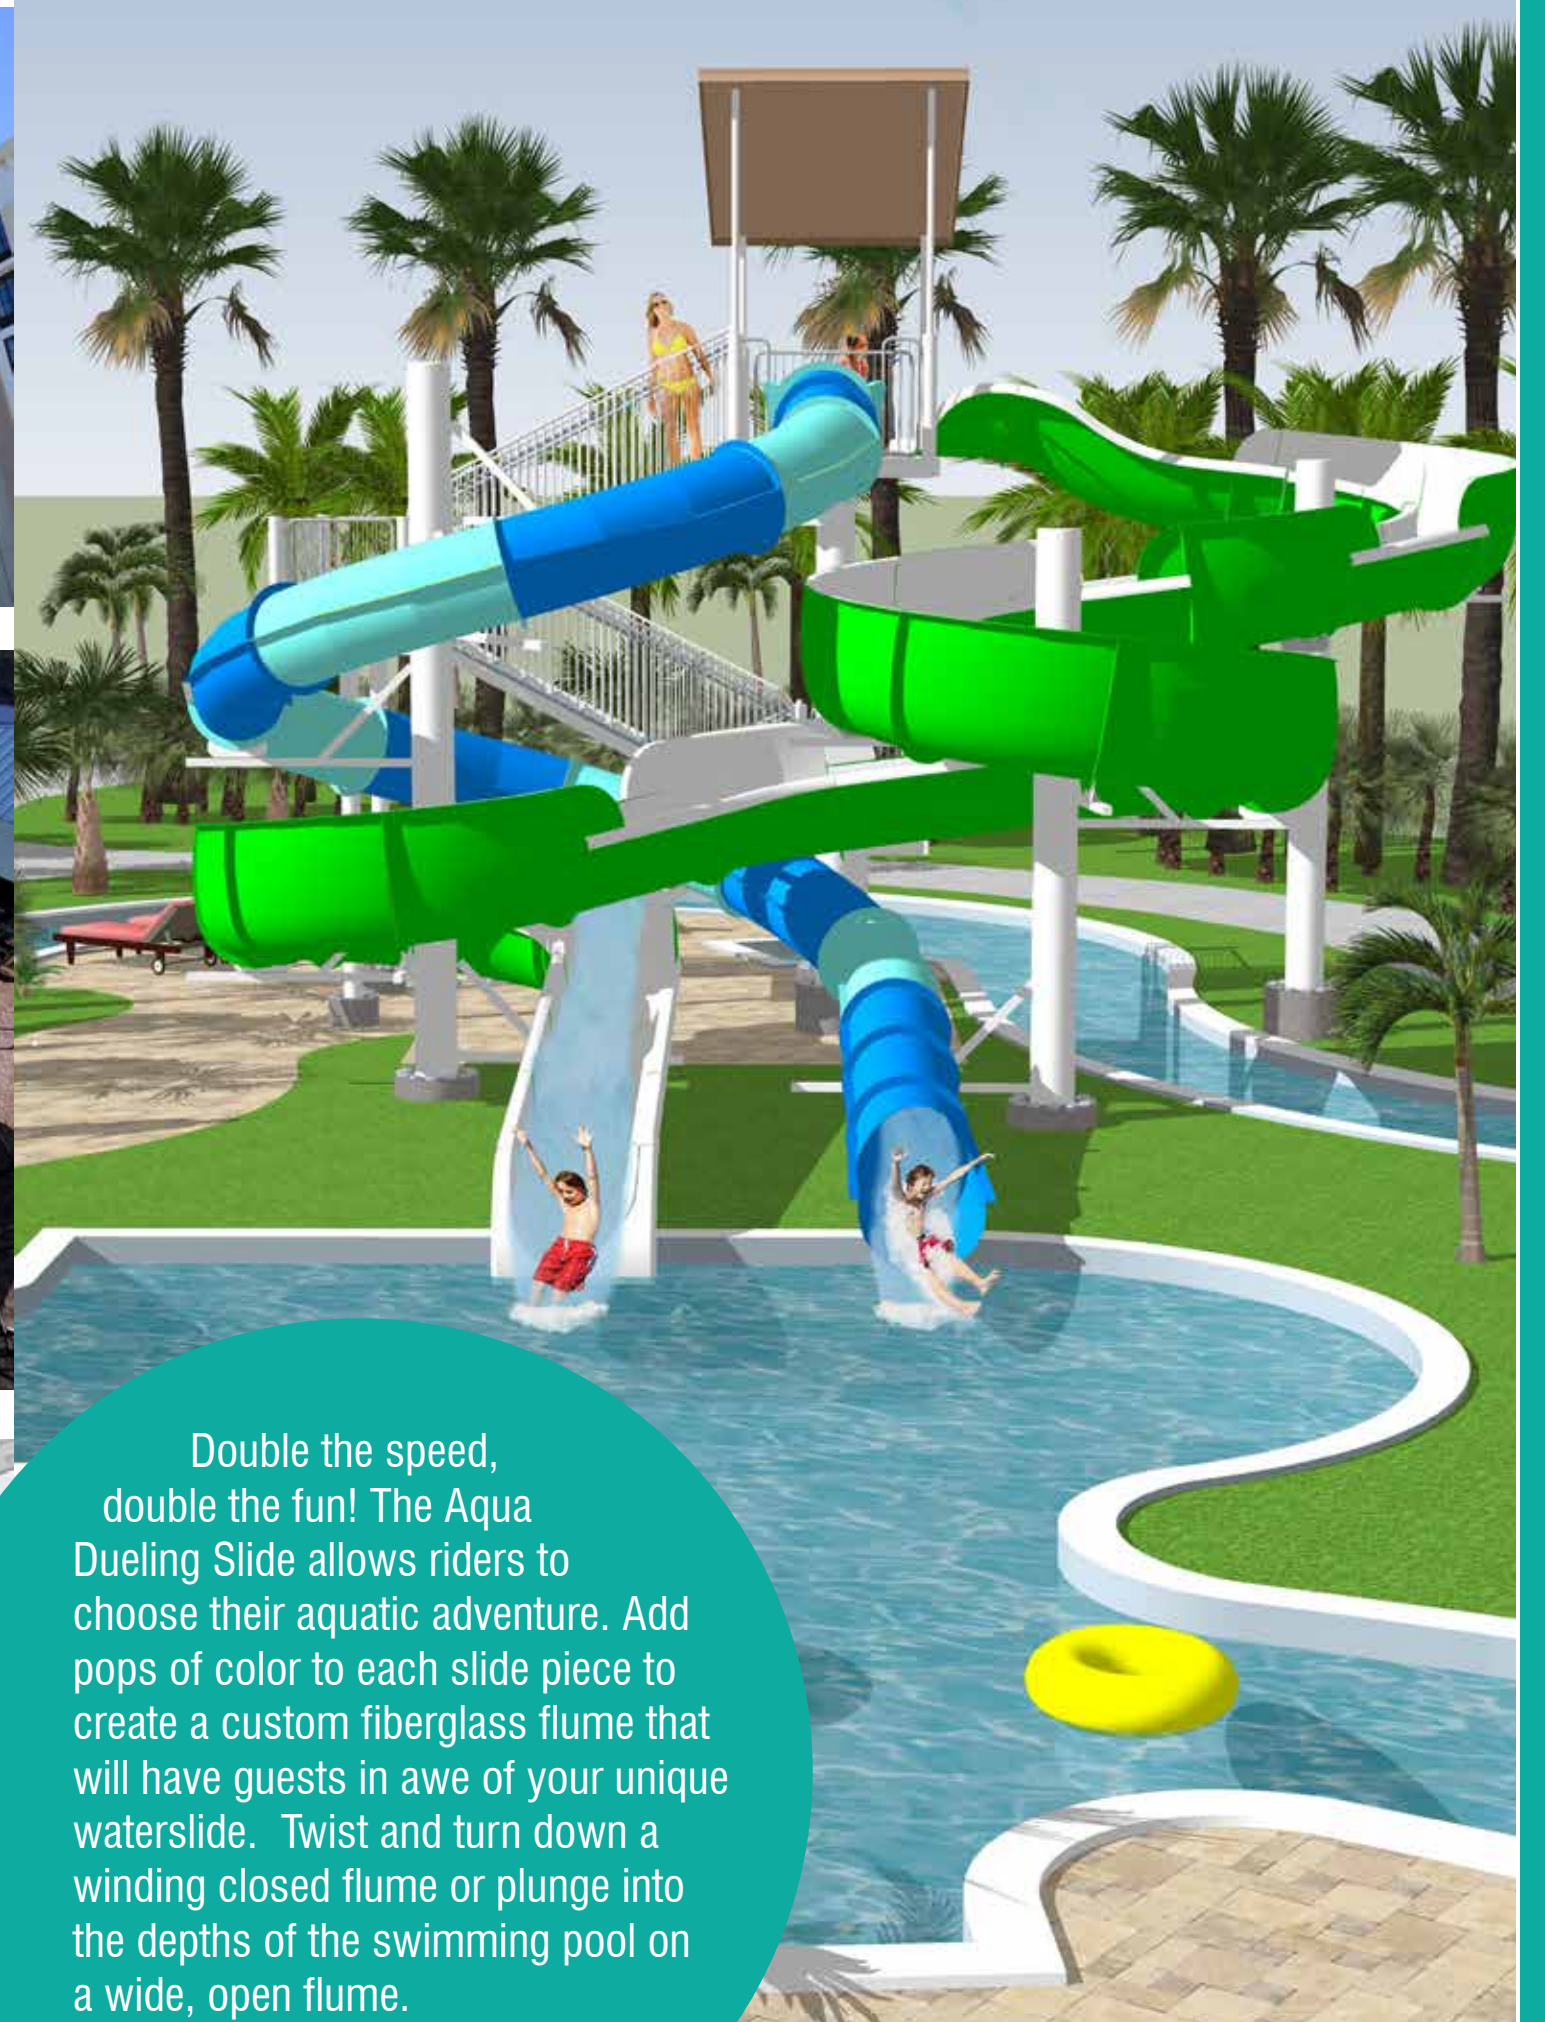

Double the speed, double the fun! The Aqua Dueling Slide allows riders to choose their aquatic adventure. Add pops of color to each slide piece to create a custom fiberglass flume that will have guests in awe of your unique waterslide. Twist and turn down a winding closed flume or plunge into the depths of the swimming pool on a wide, open flume.