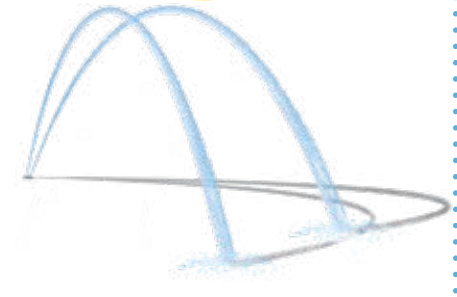

6 7 2

1 2 3 4 5 6 7 8

Customize your Aqua Drop to represent a desired theme, such as bugs, balls, logos and more!

AQUA DROPS

Width: 12" and 24" DIA
Height: 6" and 12"
GPM: 10
Splash Area: 6' to 8'

Interactives

Gear Wall

Width: 7'
Height: 3'6"
GPM: 30
Splash Area: 7'

Aqua Twirl

Width: 3'
Height: 8'-2"
GPM: 35
Splash Area: 15' DIA

ground sprays

Our ground spray heads are interchangeable for multi-functionality

AQUA SPLIT STREAMS
 Width: 4'x2'
 Height: 2'
 GPM: 7
 Splash Area: 7'

AQUA BUBBLER
 Width: ± 18"
 Height: 3'
 GPM: 5
 Splash Area: 4'

AQUA JELLY
 Width: ± 12"
 Height: 12"
 GPM: 7
 Splash Area: 2'-6"

AQUA DIRECTIONAL STREAM
 Width: 6'
 Height: 4'
 GPM: 6
 Splash Area: 8'

Spray!
 Select your series, create your wetland or enhance your resort with scintillating water pleasers and teasers that gush from the ground. Starring tunnels of fun, jet streams, volcanoes, bubblers, geysers and other soakers of watery wonder. Each invigorating experience begins with your design, motif or whimsical inspiration.