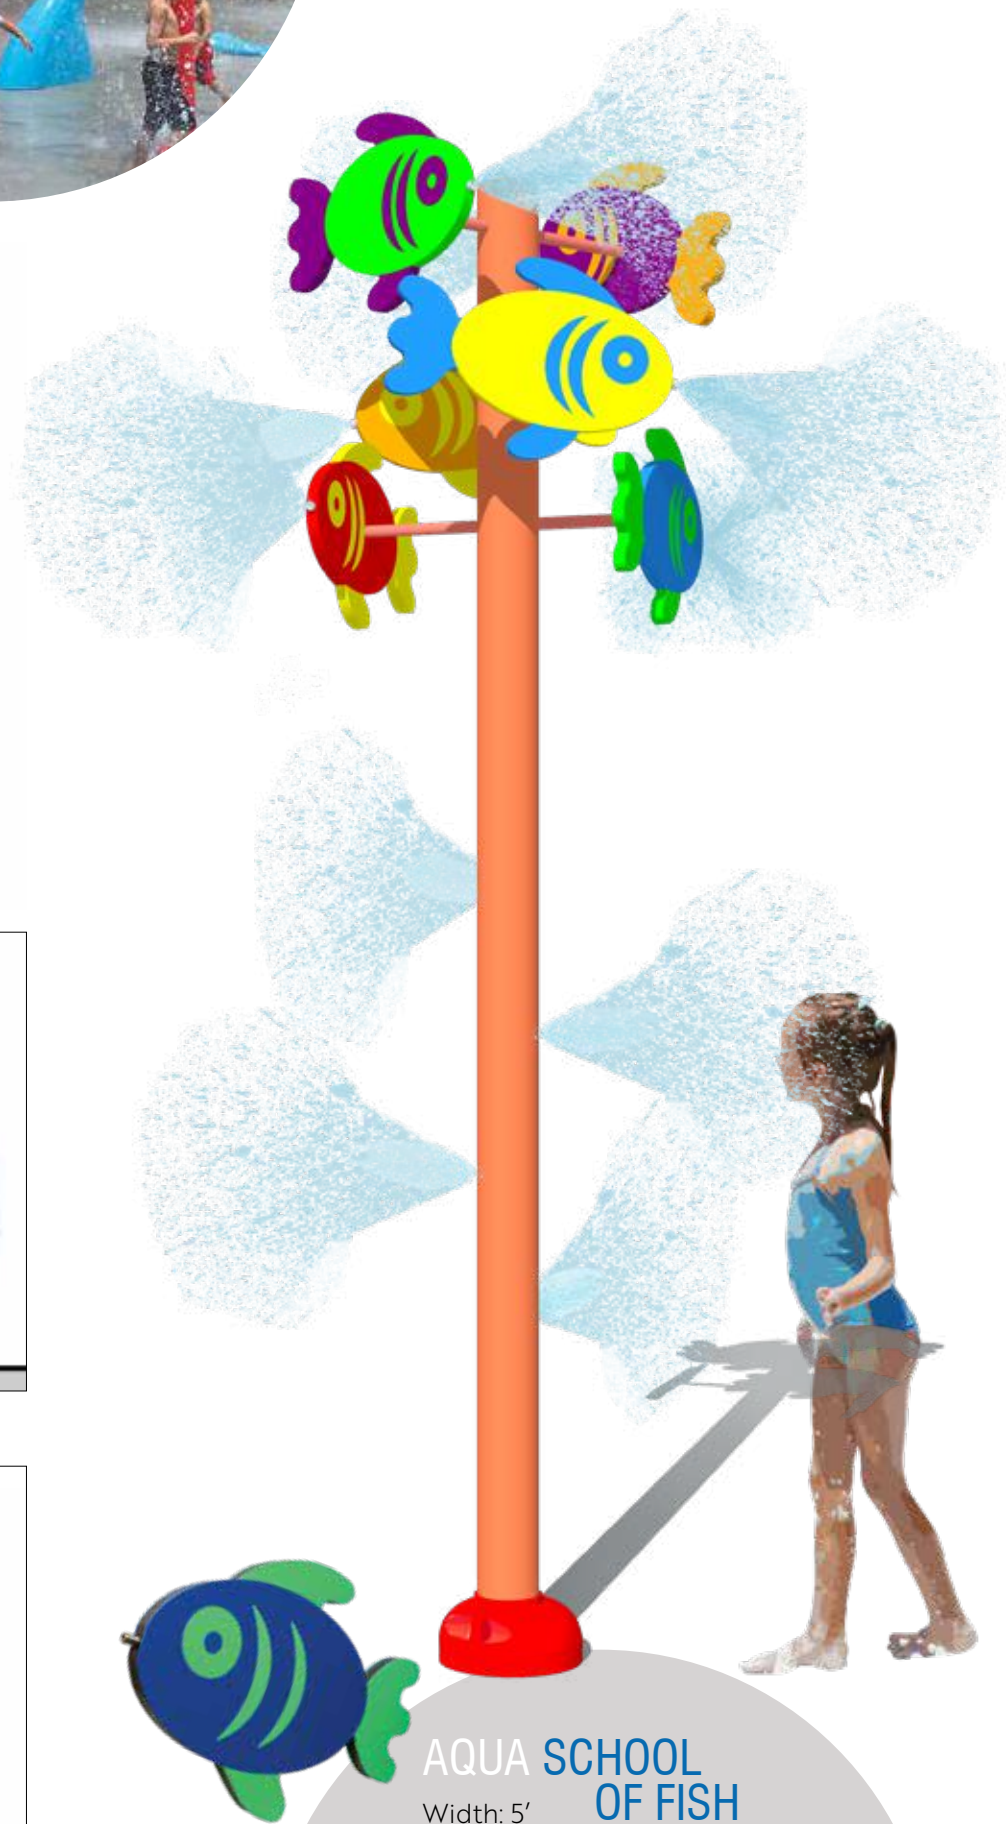

No goggles necessary.

AQUA ORCA

Width/Length:
4'-1" x 15'-6"
Height: 3'-5"
GPM: 40
Splash Area: 7' x 25'

AQUA JAWS

Width/Length:
2'-1" x 17'
Height: 3'-5"
GPM: 40
Splash Area: 4' x 25'

AQUA DOLPHIN

Width/Length:
4' x 15'-6"
Height: 3'-5"
GPM: 40
Splash Area: 7' x 25'