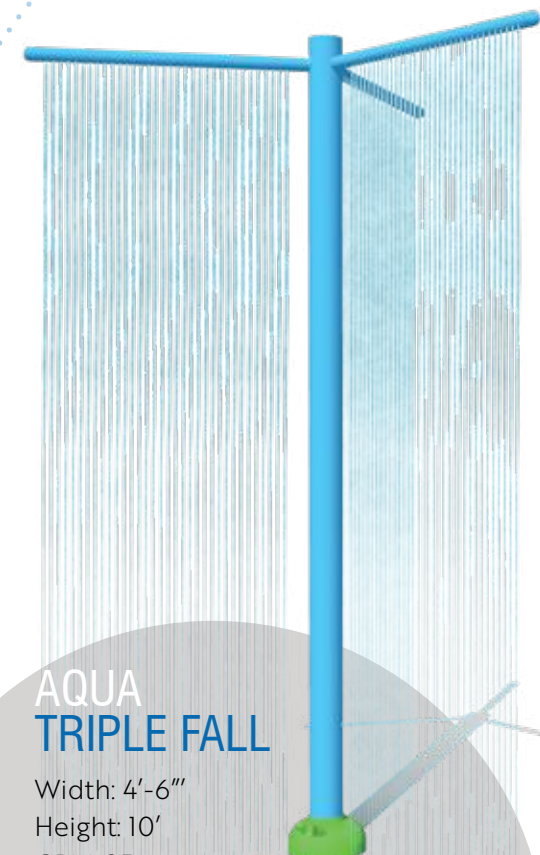

AQUA TRIPLE FALL

Width: 4'-6"
Height: 10'
GPM: 35
Splash Area: 8'