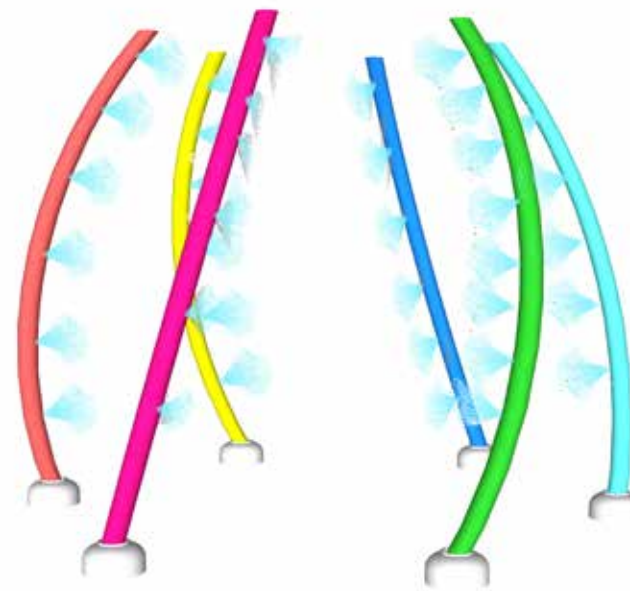

AQUA TRITON

Width: 4'8"
Height: 13'
GMP: 50
Splash Area: 5'4" x 7'

AQUA CYCLONE

Width: 12'
Height: 10'
GPM: 75
Splash Area: 17'