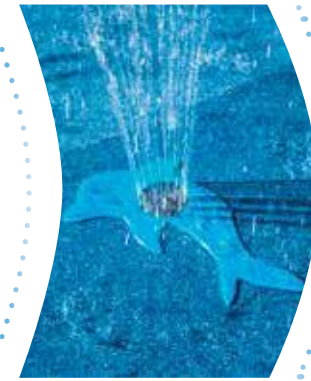

AQUA SQUAD VOLCANO (circular)

Width: 3'-6"
Height: 3'
GPM: 35
Splash Area: 6'

AQUA SERPENT (s-shaped)

Length/Width: 4'x1'-3"
Height: 3'
GPM: 30
Splash Area: 9'x3'

Aqua Turtle

Aqua Star Fish

Aqua Dolphin

Aqua Angel Fish

Fun!

Add some colorful pizzazz to your pool, park or splash pad. Introducing the AquaWorx Deck Dazzlers to spritz up your entertainment areas. Featuring starfish that squirt, dolphins that drench, angel fish that spray, and turtles that splash.

These amazing oasis ornaments are specially designed for aesthetics and safety. Each mix and match Dazzler is securely adhered to your deck encircling an AquaWorx interchangeable nozzle. The oceanic sea creatures mist the air with watery wonder.