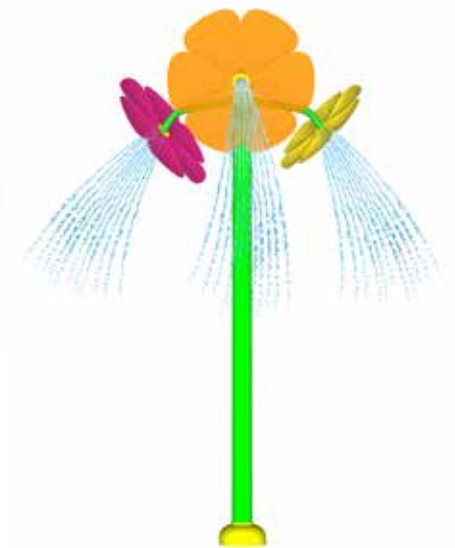

AQUA BUTTERFLY

Width: 7'-3"
Height: 12'
GPM: 20
Splash Area: 6'

AQUA CACTUS

Width: 3'
Height: 10'
GPM: 35
Splash Area: 5'

AQUA LEAF

Width: 5'
Height: 10'
GPM: 20
Splash Area: 8'

Acrylics Series

Watch the sunshine through and create a delightful array of bright colors on the waters surface. AquaWorx series of acrylic water features can be combined with various nozzle heads and mounted to powder coated, stainless steel bases adding a breath of life to your unique spray park.

Acrylics Series

ACRYLIC LEAF

Width: 5'
Height: 10'
GPM: 20
Splash Area: 8'

ACRYLIC FLOWER

Width: 7'
Height: 7'
GPM: 15
Splash Area: 8'

AQUA SHOOT 3

Width/Length: 7'6" x 5'6"
Height: 10'
GPM: 20
Splash Area: 12' DIA

AQUA VINING ARCH

Width/Length: 12' x 13'6"
Height: 11'
GPM: 60
Splash Area: 14'x15'

AQUA WINDMILL

Width: 3'6"
Height: 10'
GPM: 20
Splash Area: 12'

AQUA TRIPLE FLOWER

Width: 5'1"
Height: 9'10"
GPM: 30
Splash Area: 16'