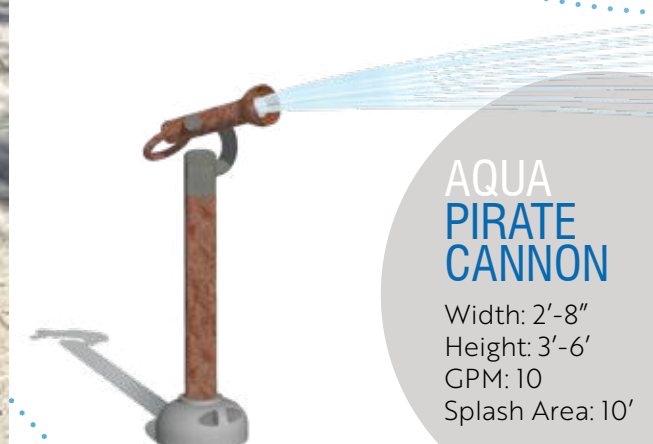

AQUA PIRATE CANNON

Width: 2'-8"
Height: 3'-6"
GPM: 10
Splash Area: 10'

AQUA SPHERE

Width: 1'-2"
Height: 3-9'
GPM: 40
Splash Area: 4'-6"