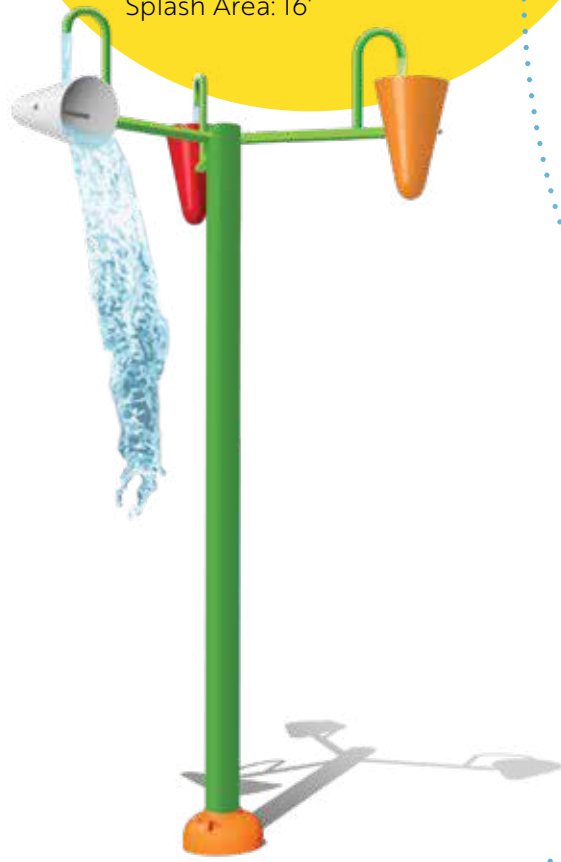

AQUA WATER CASTLE

Width: 5'
 Height: 10'
 GPM: 50
 Splash Area: 12'

AQUA TRIPLE FALL

Width: 4'-6"
 Height: 10'
 GPM: 35
 Splash Area: 8'

AQUA BUCKETS 3

Width: 7'
Height: 10'
GPM: 12
Splash Area: 16'

AQUA BUCKETS 6