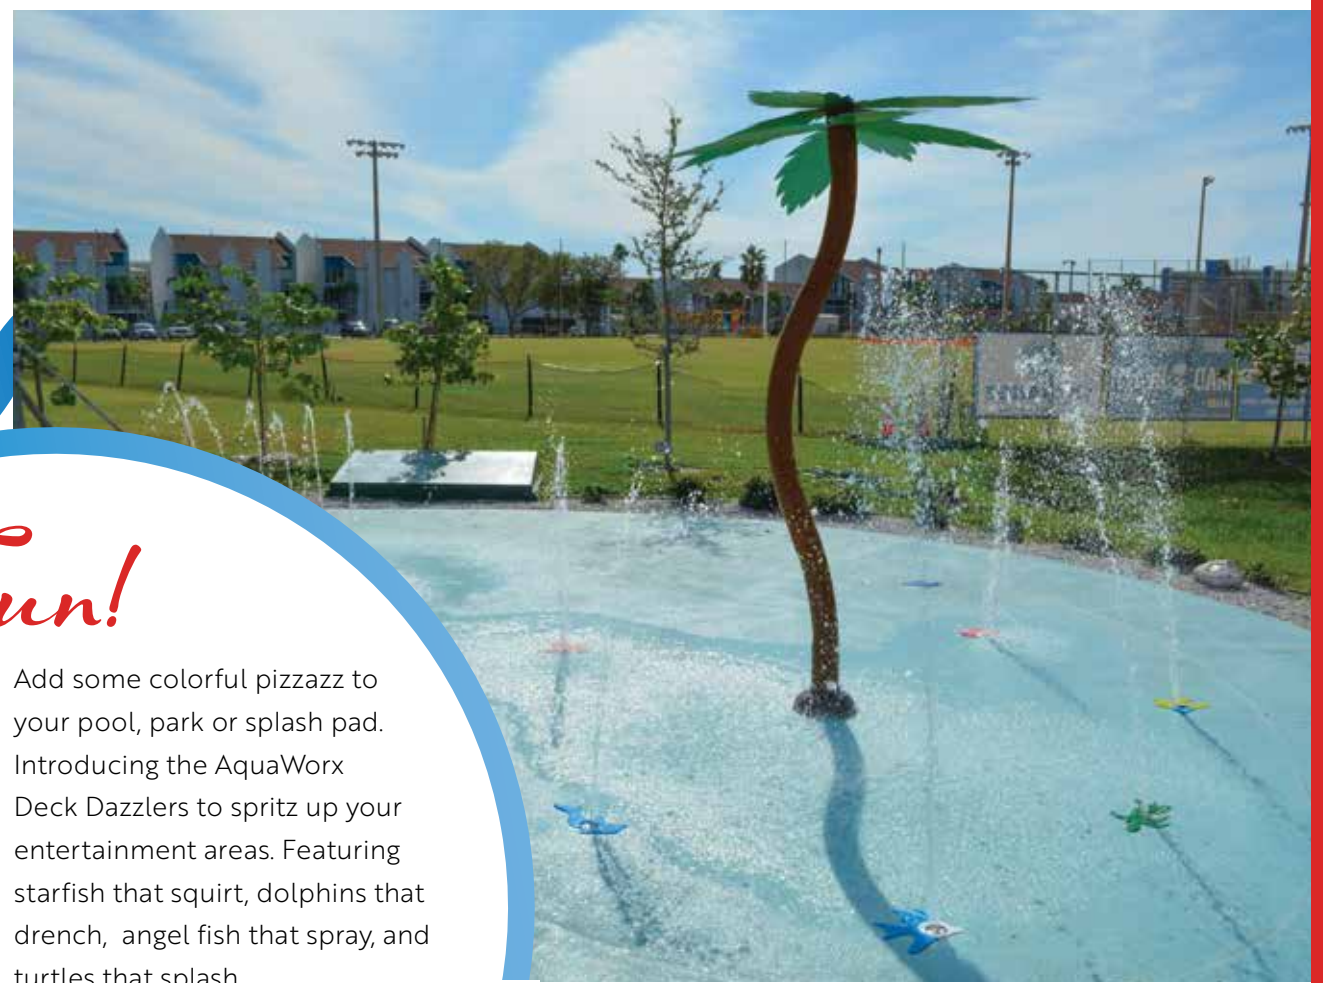

AQUA SQUAD VOLCANO (circular)

Width: 3'-6"
Height: 3'
GPM: 35
Splash Area: 6'

AQUA SERPENT (s-shaped)

Length/Width: 4'x1'-3"
Height: 3'
GPM: 30
Splash Area: 9'x3'

Aqua Turtle

Aqua Star Fish

Aqua Dolphin

Aqua Angel Fish

Fun!

Add some colorful pizzazz to your pool, park or splash pad. Introducing the AquaWorx Deck Dazzlers to spritz up your entertainment areas. Featuring starfish that squirt, dolphins that drench, angel fish that spray, and turtles that splash.