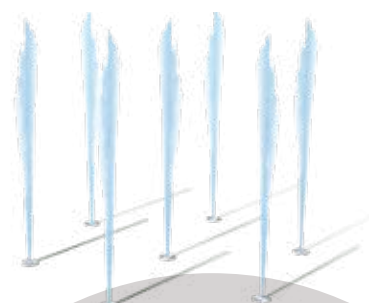

AQUA FAN JET

Width: 6'x3"
Height: 4'
GPM: 8
Splash Area: 10'

AQUA BEACH ENTRY GEYSER

Width: 2'
Height: 12'
GPM: 20
Splash Area: 4'

AQUA COLUMN

Width: 6"
Height: 6'
GPM: 10
Splash Area: 6'

AQUA CONE

Width: 6"
Height: 5'
GPM: 10
Splash Area: 6'

AQUA SPIDER

Width: 5'
Height: 4'
GPM: 10
Splash Area: 10'

AQUA CAGE

Width: 5'
Height: 6'
GPM: 35
Splash Area: 9'

AQUA TUNNEL

Length/Width: 8'x6'
Height: 5'
GPM: 30
Splash Area: 10'x8'

AQUA FORT

Width: 9'-2" DIA
Height: 4'
GPM: 35
Splash Area: 12'

AQUA SQUAD VOLCANO (circular)

Width: 3'-6"
Height: 3'
GPM: 35
Splash Area: 6'

AQUA SERPENT (s-shaped)

Length/Width: 4'x1'-3"
Height: 3'
GPM: 30
Splash Area: 9'x3'

Aqua Turtle

Aqua Star Fish

Aqua Dolphin

Aqua Angel Fish