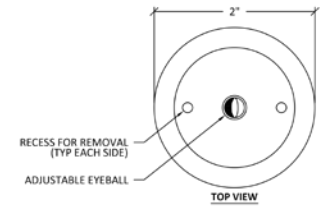

AQUA DIRECTIONAL STREAM
Width: 6'
Height: 4'
GPM: 6
Splash Area: 8'