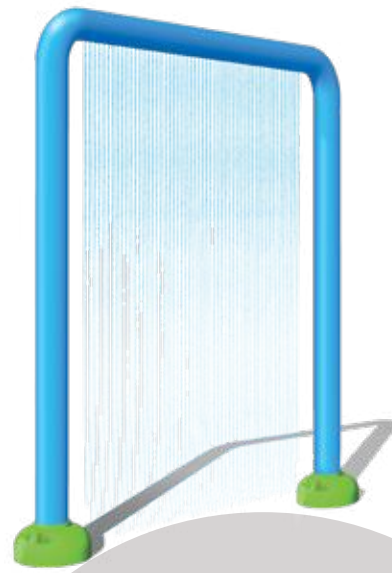

AQUA FALL

Width: 7'
Height: 7'-6"
GPM: 30
Splash Area: 7'