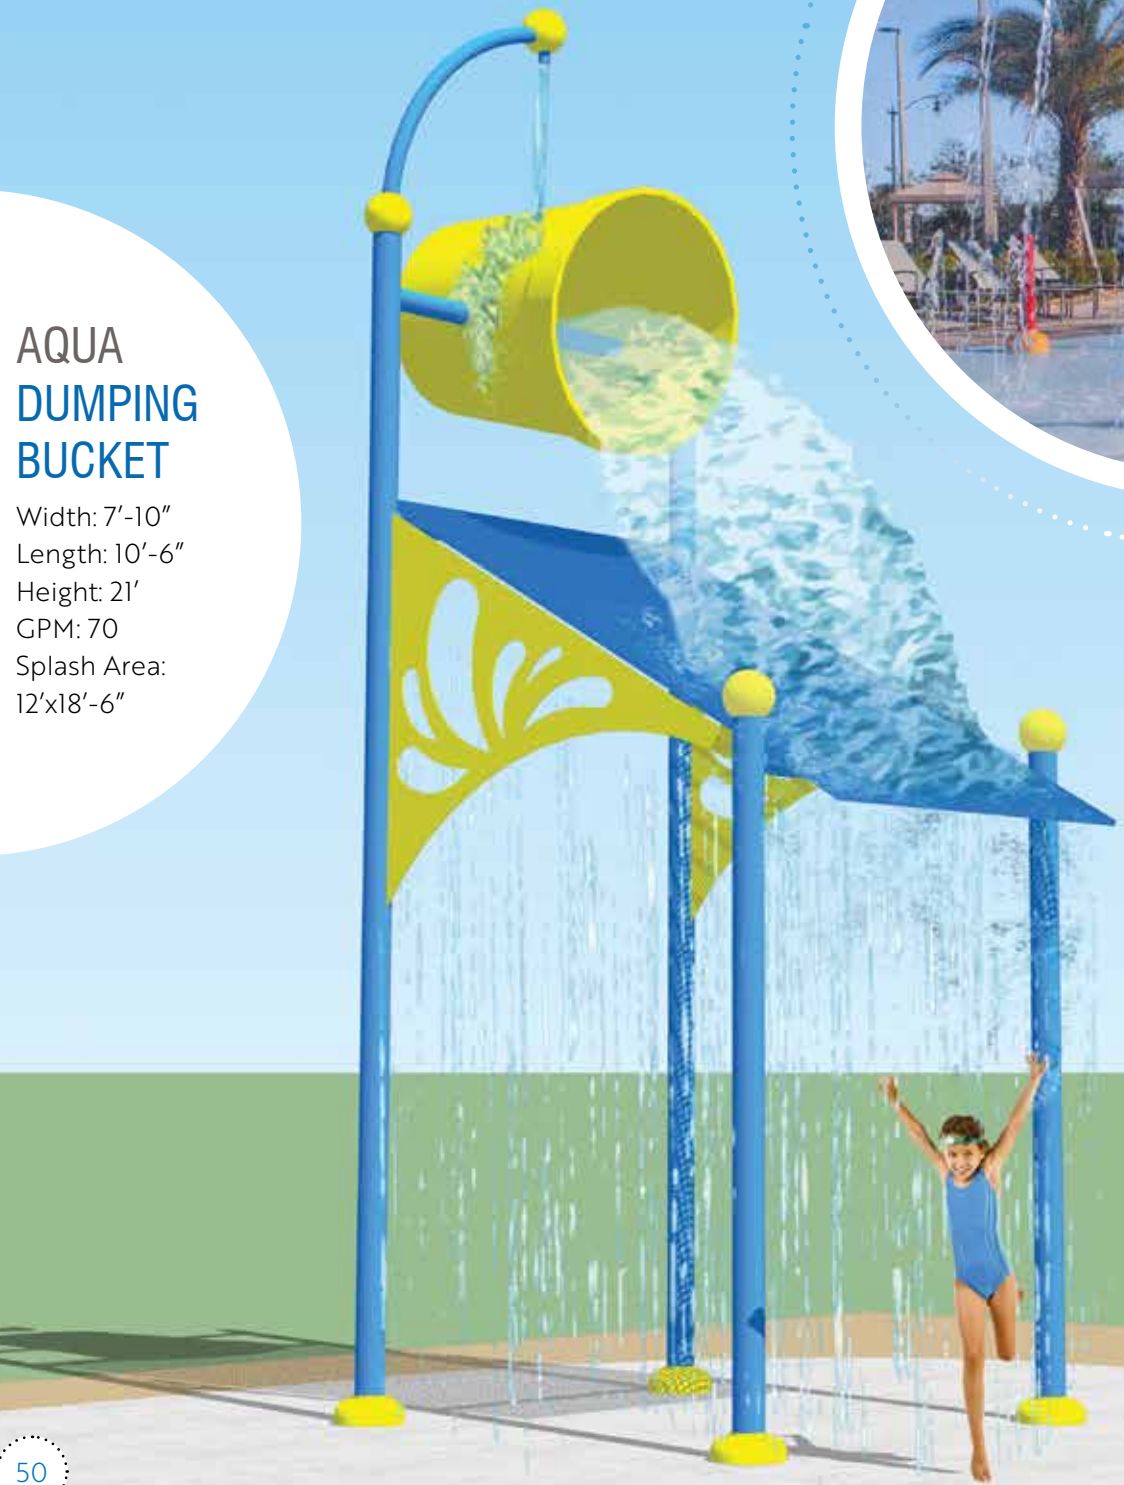

Width: 1'-4"
Height: 7'
GPM: 35
Splash Area: 7'

AQUAWORX
MetrOasis Series

Wet!

Streaming metropolis of water toys will saturate the imagination with misting towers, spouts, falls and trickling temptations for kids of all ages.

AQUA DUMPING BUCKET

Width: 7'-10"
 Length: 10'-6"
 Height: 21'
 GPM: 70
 Splash Area: 12'x18'-6"

AQUA TRIPLE TREE

Width: 7'
 Height: 10'
 GPM: 20
 Splash Area: 10'

AQUA SPOUT

Width: 4'
 Height: 10'
 GPM: 20
 Splash Area: 8'