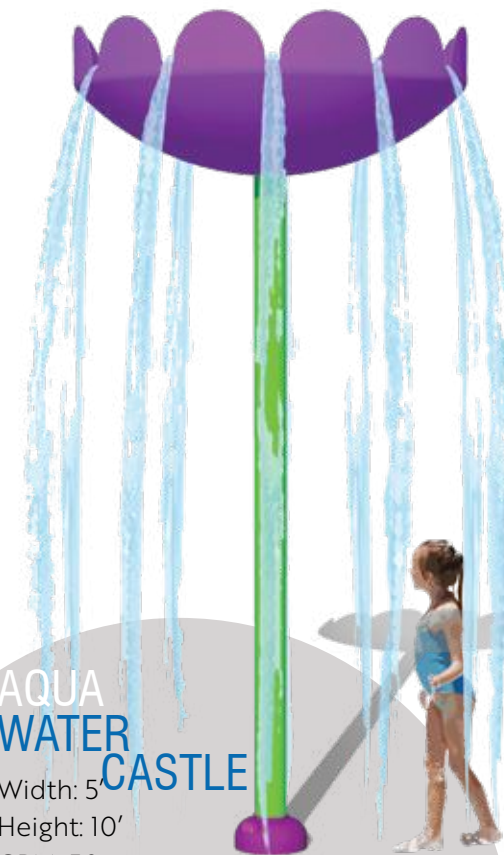

AQUA WATER CASTLE

Width: 5'
Height: 10'
GPM: 50
Splash Area: 12'