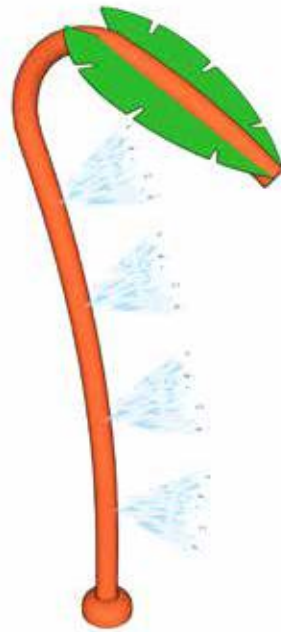

AQUA BUTTERFLY

Width: 7'-3"
Height: 12'
GPM: 20
Splash Area: 6'

AQUA CACTUS

Width: 3'
Height: 10'
GPM: 35
Splash Area: 5'

AQUA LEAF

Width: 5'
Height: 10'
GPM: 20
Splash Area: 8'

Acrylics Series

Watch the sunshine through and create a delightful array of bright colors on the waters surface. AquaWorx series of acrylic water features can be combined with various nozzle heads and mounted to powder coated, stainless steel bases adding a breath of life to your unique spray park.

Acrylics Series

ACRYLIC LEAF

Width: 5'
Height: 10'
GPM: 20
Splash Area: 8'

ACRYLIC FLOWER

Width: 7'
Height: 7'
GPM: 15
Splash Area: 8'

AQUA SHOOT 3

Width/Length: 7'6" x 5'6"
Height: 10'
GPM: 20
Splash Area: 12' DIA