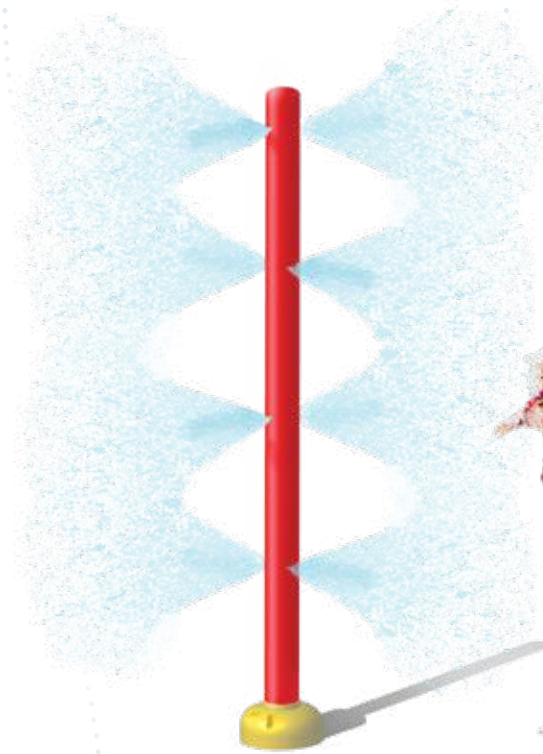

Width: 7'
Height: 10'
GPM: 24
Splash Area: 16'

AQUA GUM DROP

Width: 3'
Height: 8'-2"
GPM: 55
Splash Area: 5'

AQUA MYSTIFIER

Width: 1'-2"
Height: 8'
GPM: 16
Splash Area: 5'

AQUA SHOWER

Width: 1'-2"
Height: 8'
GPM: 20
Splash Area: 6'