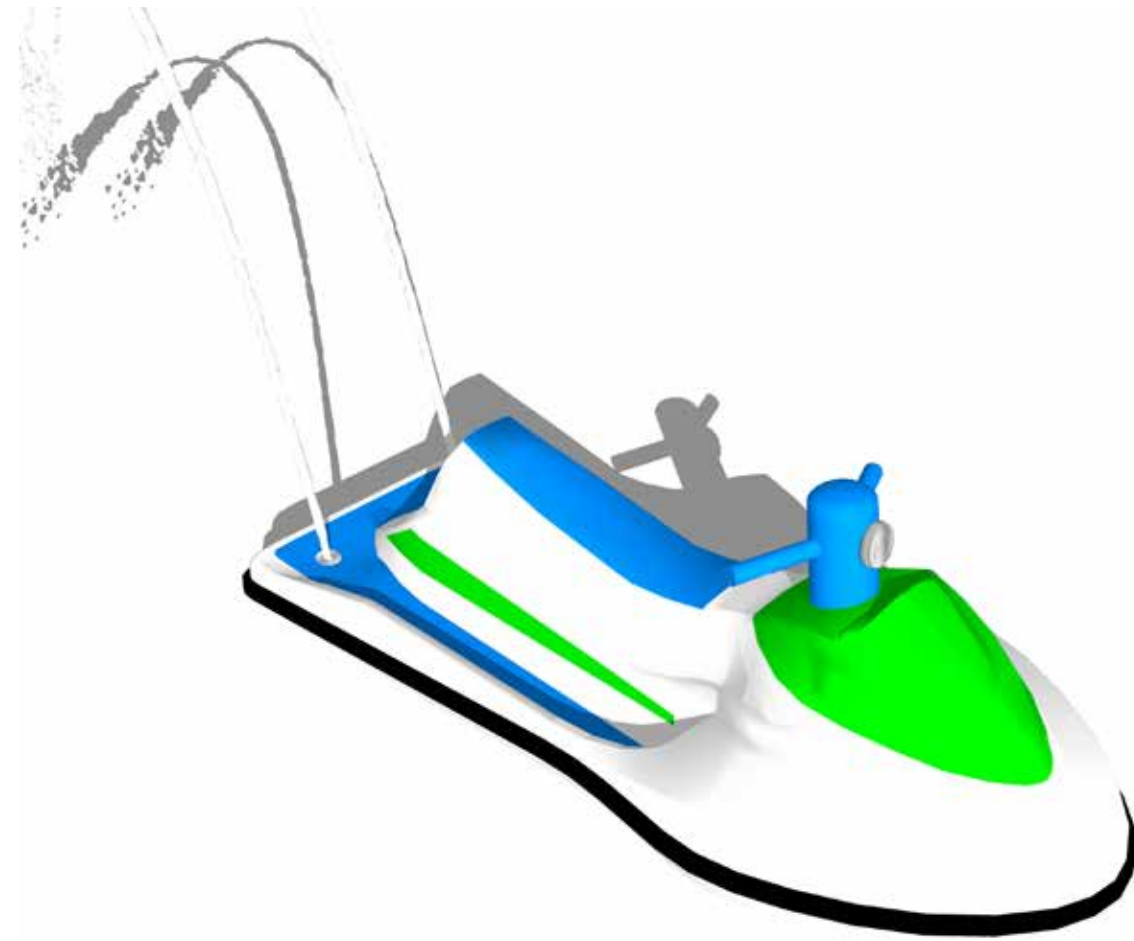

AQUA SCHOOL OF FISH

Width: 5'
Height: 10'
GPM: 30
Splash Area: 7'

AQUA ALLIGATOR

Width/Length:
4' x 15'-6"
Height: 3'-5"
GPM: 40
Splash Area: 7' x 25'

AQUA JET SKI

Width: 34"
Length: 7'
Height: 3'
GPM: 30
Splash Area: 20'