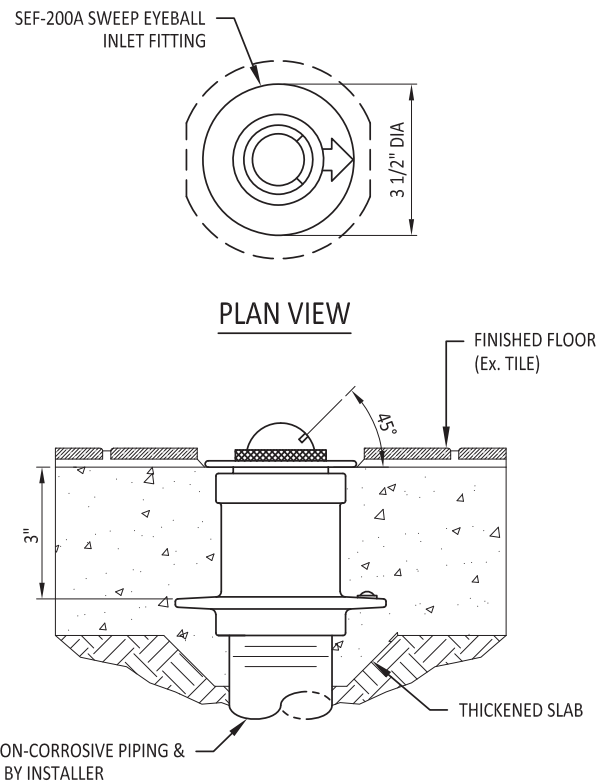

**FINISHED FLOOR:
ELEVATION VIEW**

2021-01

fountain people™
A PLAYCORE Company

Creating compelling guest experiences with water.

Fountain People, Inc.

4600 HWY 123, San Marcos, TX 78666 | (512) 392-1155
info@fountainpeople.com | www.fountainpeople.com