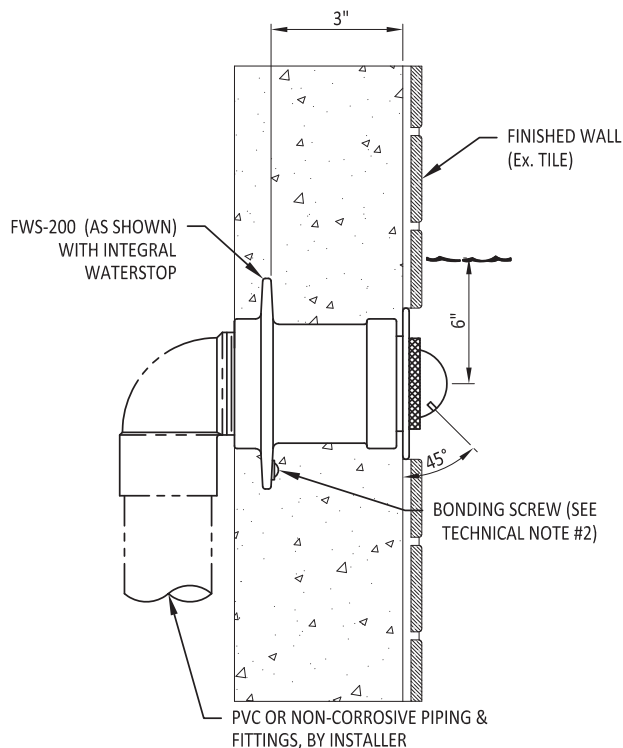

SEF-200A

Sweep Eyeball Inlet Fitting

SEF-200A Sweep Eyeball Inlet Fitting sweeps the pool floor of debris.

Specification:

SEF-200A Sweep Eyeball Inlet Fitting, cast bronze body with natural finish, integral waterstop with grounding screw, FNPT connection.

Details

Model Number	FNPT	Minimum Flow Rate	Maximum Flow Rate
SEF-200A	2"	5 GPM	15 GPM

TECHNICAL NOTES

1. WATERSTOP FITTING INTENDED FOR FORMED CONCRETE OR GUNITE/SHOTCRETE APPLICATIONS. THIS PRODUCT IS NOT INTENDED FOR POND/POOL LINER APPLICATIONS.
2. WATERSTOP MUST BE BONDED UTILIZING A #8 AWG SOLID COPPER WIRE.