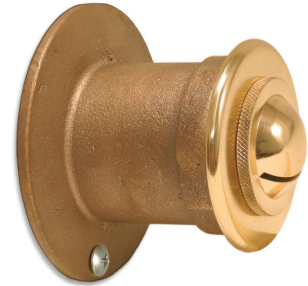

SEF-200A

Sweep Eyeball Inlet Fitting

SEF-200A Sweep Eyeball Inlet Fitting sweeps the pool floor of debris.

Specification:

SEF-200A Sweep Eyeball Inlet Fitting, cast bronze body with natural finish, integral waterstop with grounding screw, FNPT connection.

Details

Model Number	FNPT	Minimum Flow Rate	Maximum Flow Rate
SEF-200A	2"	5 GPM	15 GPM

TECHNICAL NOTES

1. WATERSTOP FITTING INTENDED FOR FORMED CONCRETE OR GUNITE/SHOTCRETE APPLICATIONS. THIS PRODUCT IS NOT INTENDED FOR POND/POOL LINER APPLICATIONS.
2. WATERSTOP MUST BE BONDED UTILIZING A #8 AWG SOLID COPPER WIRE.