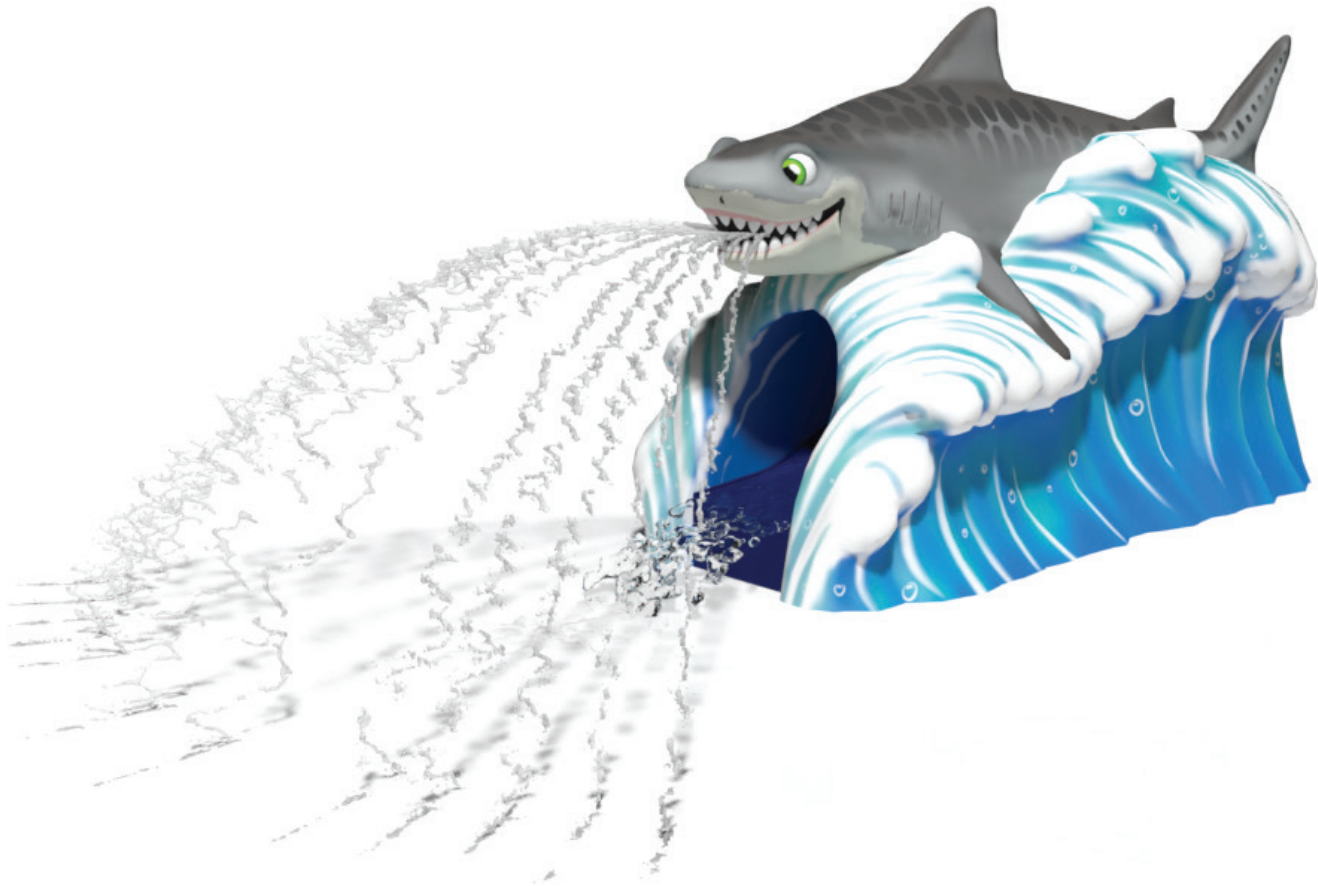

FUN FORMS AQUA SLIDES™

HAND-CARVED CREATIONS WITH COOL SPRAY EFFECTS

WATER ODYSSEY™
BY FOUNTAIN PEOPLE
A PLAYCORE Company

TIMMY TIGER SHARK

ACTIVITY

This Aqua Slide is designed with a straight chute that exits below the cresting tiger shark. Optional water effects include arching streams from the shark's mouth for enhanced play value.

MODEL: F1006

8 GPM/30 LPM
*18 GPM/68 LPM

10'-0"/5'-0"/7'-0"
305/152/213 CM

*Notes optional water effects.

Chute(s): 1

Recommended Ages: 5-12

Owner responsible for posting of signage

FEATURES & BENEFITS

- Can enhance your facilities theme
- Coated with Aqua Armor - the most durable Chlorine, UV and vandal resistant coating in the industry
- Interchangeable with other spray features
- ASTM compliant

CREATING COMPELLING AQUATIC PLAY EXPERIENCES