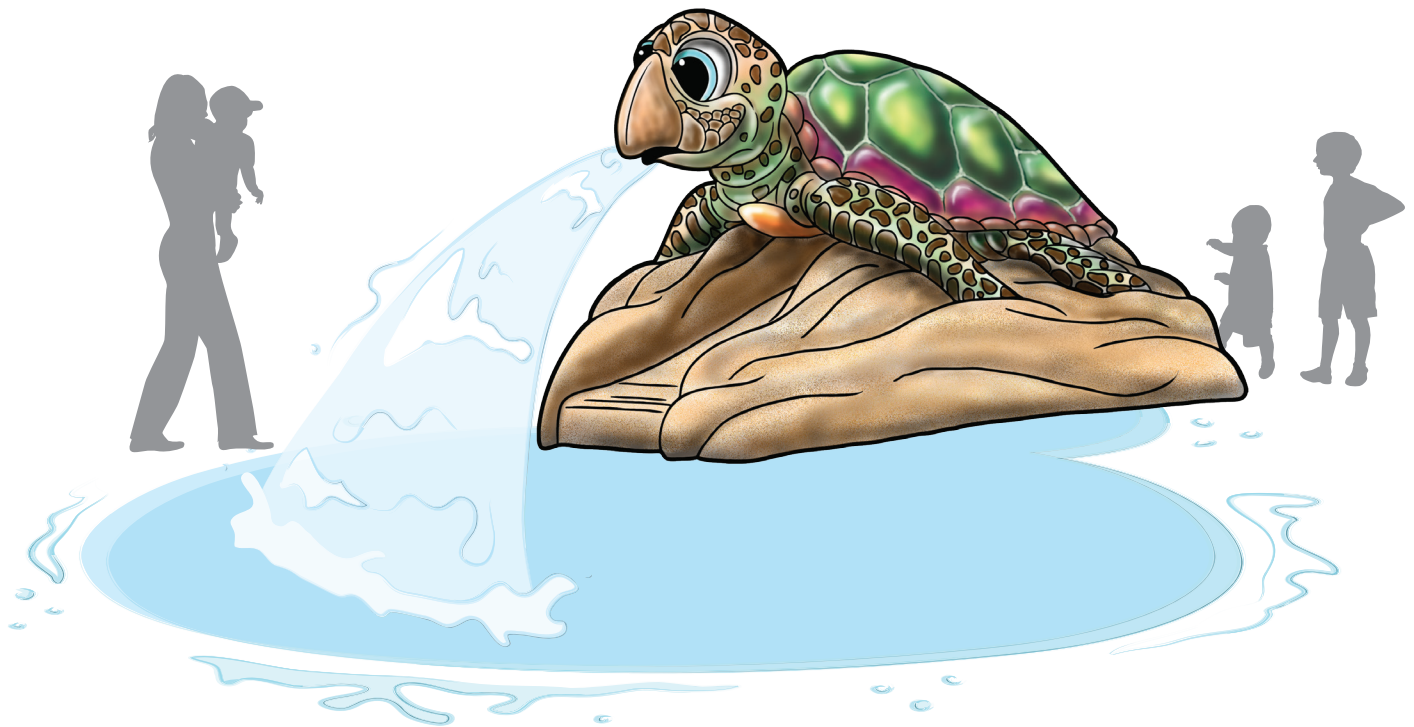

# FUN FORMS AQUA SLIDES™

HAND-CARVED CREATIONS WITH COOL SPRAY EFFECTS

**WATER ODYSSEY™**  
BY FOUNTAIN PEOPLE  
A PLAYCORE Company

## SADIE SEA TURTLE

### ACTIVITY

This Aqua Slide is designed for ages 5-12 with a straight chute that exits below the sea turtle and an arching fan jet from the turtle's mouth for enhanced play value.

- Coated with Aqua Armor - the most durable Chlorine, UV and vandal resistant coating in the industry
- ASTM compliant