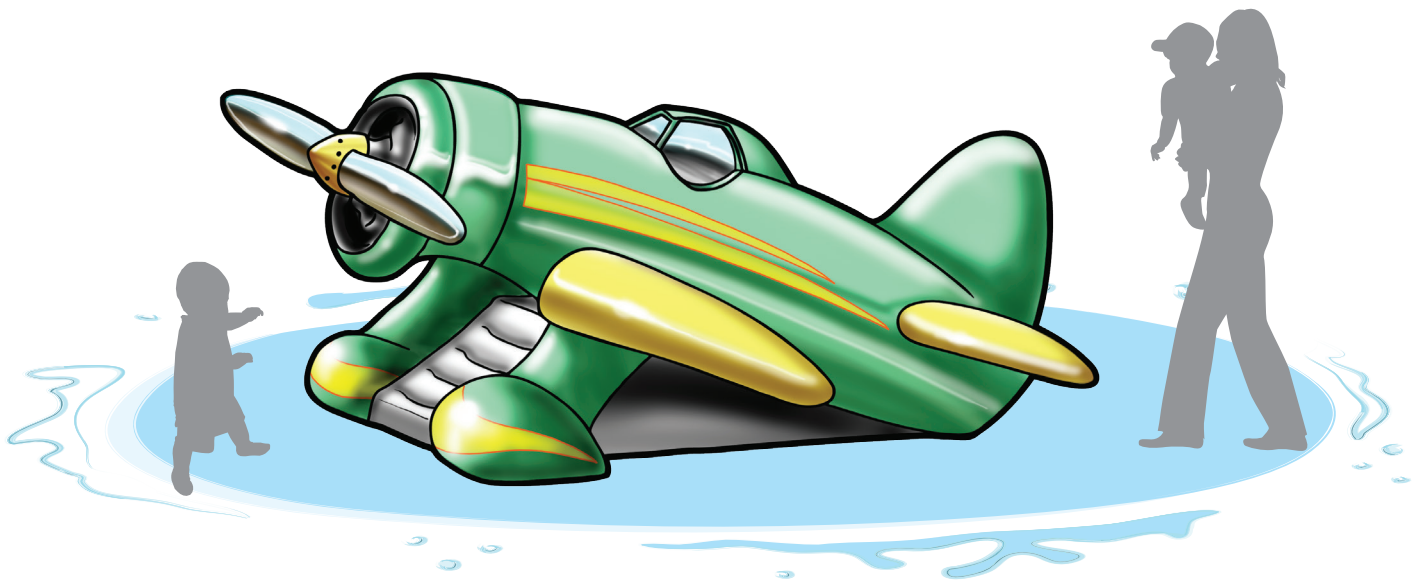

FUN FORMS AQUA SLIDES™

HAND-CARVED CREATIONS WITH COOL SPRAY EFFECTS

WATER ODYSSEY™
BY FOUNTAIN PEOPLE
A PLAYCORE Company

AERO JOE

ACTIVITY

This Aqua Slide is designed for ages 2-5 with a single straight chute that exits the tail of the plane. It can be theme-painted to honor local aviation hero.

- Coated with Aqua Armor - the most durable Chlorine, UV and vandal resistant coating in the industry
- ASTM compliant

MODEL: F1122

 8 GPM/30 LPM

 6'-8"/5'-6"/5'-0"
203/168/152 CM

1 Chute: Recommended for ages 2-5

TECHNICAL NOTES

- Shown designed for flat areas (less than 2% slope/cross slope.) For slopes greater than 2%, in water applications or pool edge configurations consult with Water Odyssey.
- Optional slide mats recommended.
- Visual and dimensions are approximate - final dimensions and colors may vary.