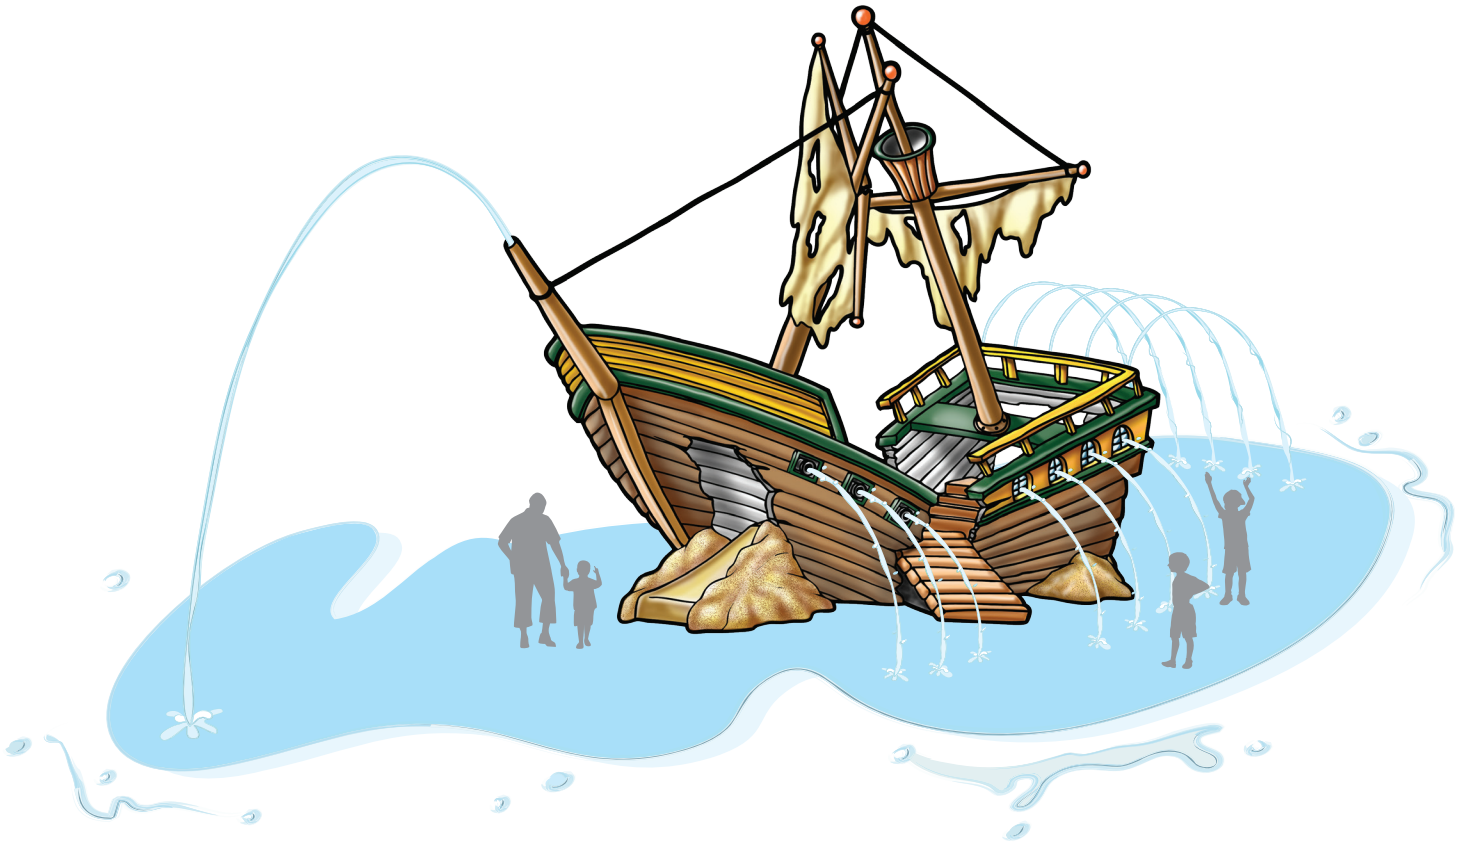

# FUN FORMS AQUA SLIDES™

HAND-CARVED CREATIONS WITH COOL SPRAY EFFECTS

**WATER ODYSSEY™**  
BY FOUNTAIN PEOPLE  
A PLAYCORE Company

## PIRATE SHIP

### ACTIVITY

This Aqua Slide is designed with a straight chute that exits the bow, a straight dual chute slide that exits the stern, and arching streams from the cannon ports and sides of the ship.

- Coated with Aqua Armor - the most durable Chlorine, UV and vandal resistant coating in the industry
- ASTM compliant

### MODEL: F1140

24 GPM/91 LPM  
\*76 GPM/288 LPM

26'-0"/8'-0"/23'-0"  
792/244/701 CM

3 Chutes: Recommended for ages 5-12

\*Notes optional water effects.