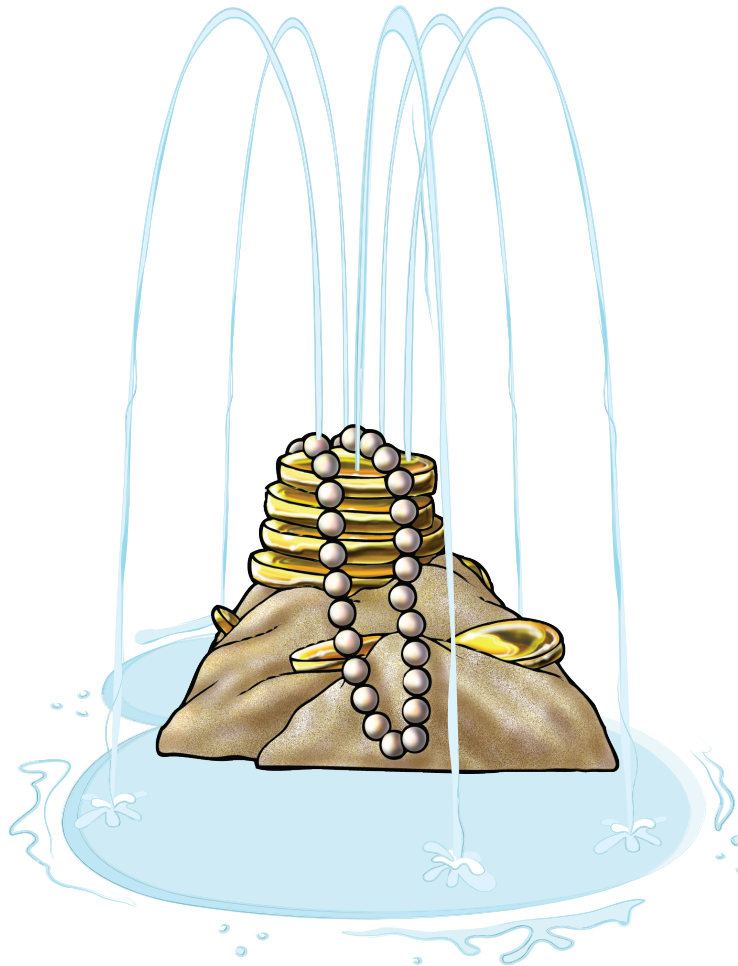

# FUN FORMS AQUA SPOUT™

HAND-CARVED CREATIONS WITH COOL SPRAY EFFECTS

**WATER ODYSSEY™**  
BY FOUNTAIN PEOPLE  
A PLAYCORE Company

## PILE O' JEWELS

### ACTIVITY

This Aqua Spout emits a bouquet of arching streams of water from the atop the jewels and is ideal for a pirate theme.