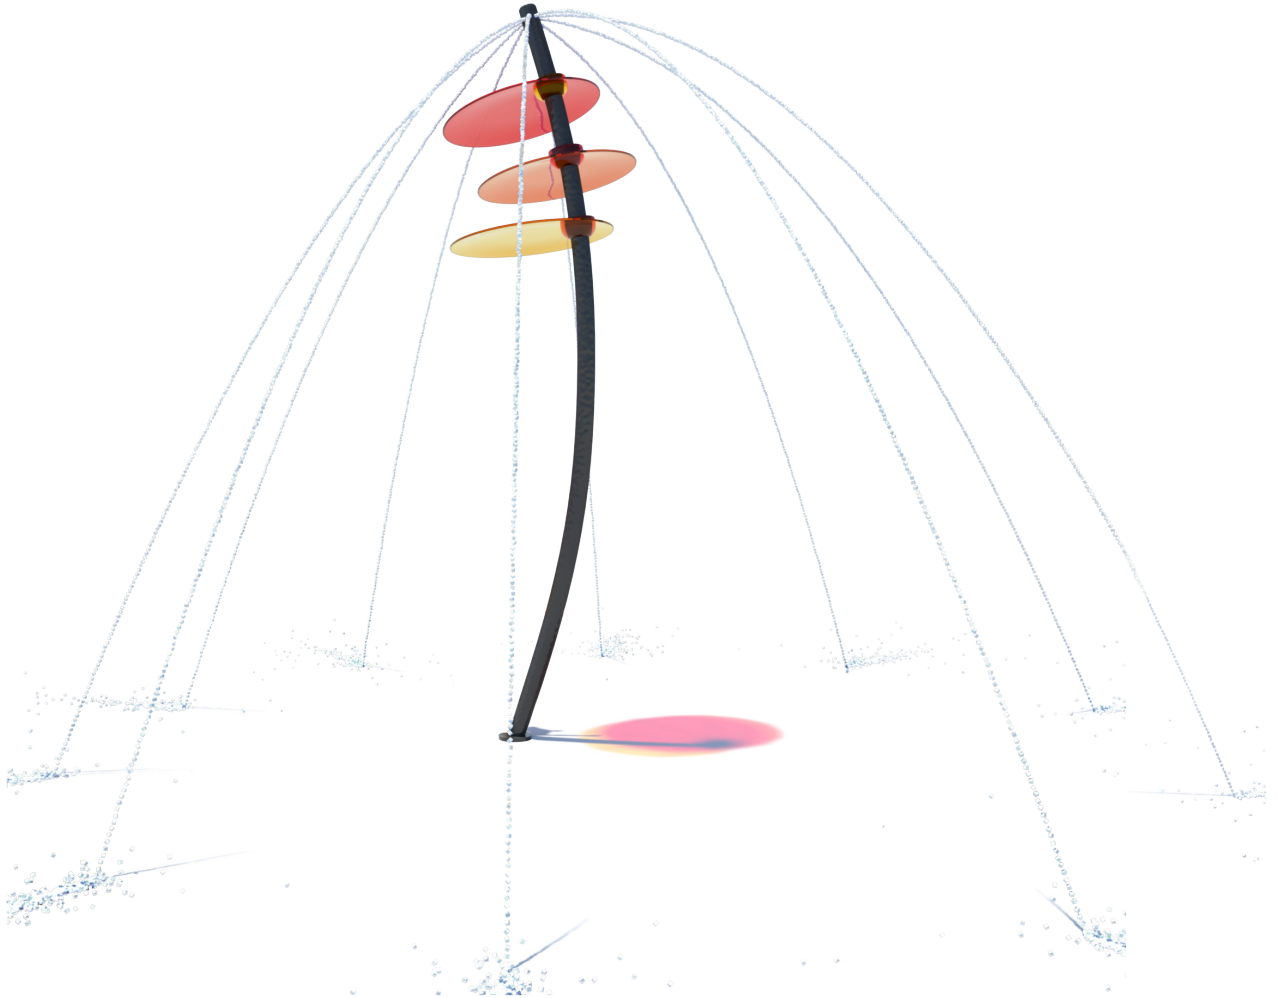

COLORCAST™

A CANVAS OF COLORS, SHAPES, TEXTURES & LIGHT

WATER ODYSSEY™

BY FOUNTAIN PEOPLE

A PLAYCORE Company

ORBIT

ACTIVITY

An umbrella of streams arch out of this centerpiece as three ColorCast™ disks are in suspended orbit around the pole.

MODEL: C003

15 GPM/57 LPM

Height: 13'-4"/406 CM

FEATURES & BENEFITS

- Stainless steel construction with translucent accents
- Low profile rounded flanges are easy on the feet and reduce toe-stubbing
- Coated with Aqua Armor - the most durable Chlorine, UV and vandal resistant coating in the industry
- Interchangeable with other spray features
- ADA and ASTM compliant