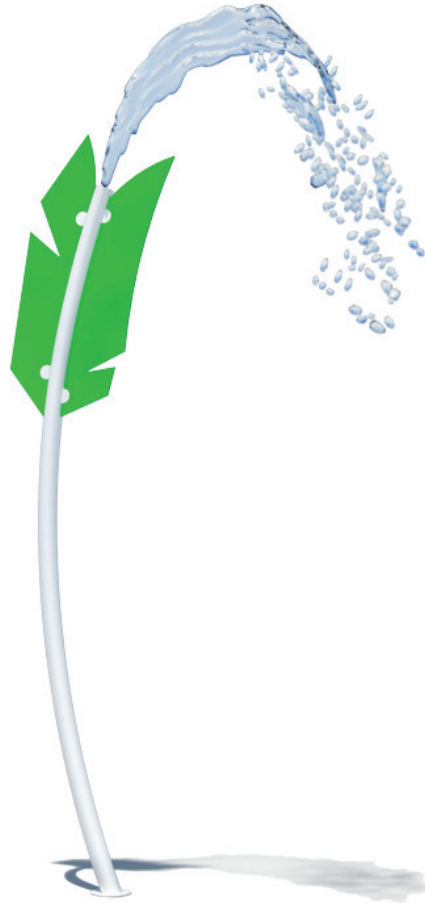

**COLORCAST™**

A CANVAS OF COLORS, SHAPES, TEXTURES & LIGHT

**WATER ODYSSEY™**

BY FOUNTAIN PEOPLE

A PLAYCORE Company

## AERO

### ACTIVITY

A modern approach to a western theme, the Aero sticks out of the ground with fans of water emitting from its nock.