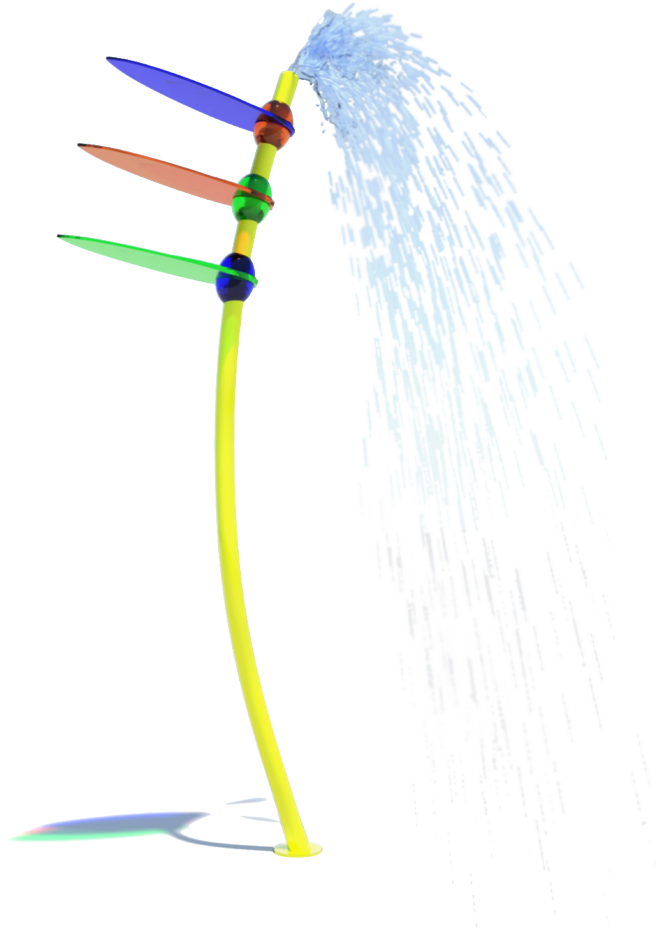

COLORCAST™

A CANVAS OF COLORS, SHAPES, TEXTURES & LIGHT

WATER ODYSSEY™

BY FOUNTAIN PEOPLE

A PLAYCORE Company

RIDGEBACK

ACTIVITY

Three translucent accents fall in line as a shower of water emits from the pole top.

MODEL: C010

40 GPM/151 LPM

Height: 13'-4"/406 CM

FEATURES & BENEFITS

- Stainless steel construction with translucent accents
- Low profile rounded flanges are easy on the feet and reduce toe-stubbing
- Coated with Aqua Armor - the most durable Chlorine, UV and vandal resistant coating in the industry
- Interchangeable with other spray features
- ADA and ASTM compliant