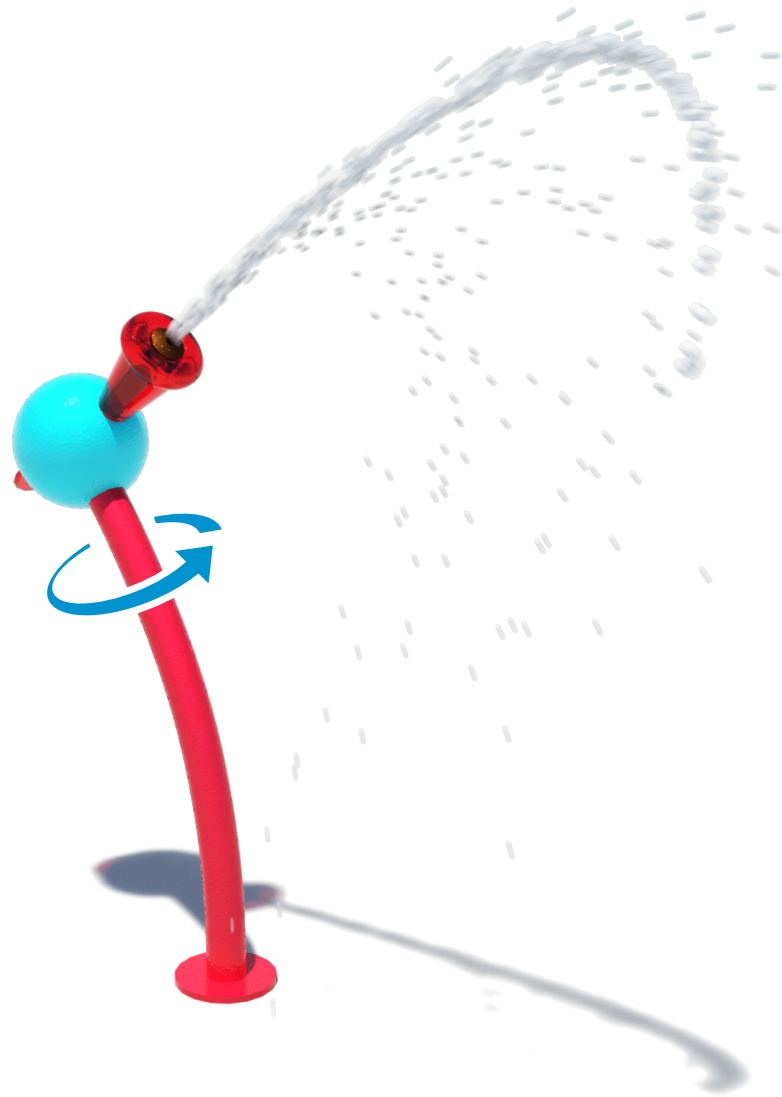

COLORCAST™

A CANVAS OF COLORS, SHAPES, TEXTURES & LIGHT

WATER ODYSSEY™

BY FOUNTAIN PEOPLE
A PLAYCORE Company

SNOOT SHOOTER

ACTIVITY

A simple way to spin and spray, the Snoot Shooter fits in with all Water Odyssey spray features.

MODEL: C019

 18 GPM/68 LPM

 C019-C
12 GPM/45 LPM

 Height: 4'-9"/145 CM

FEATURES & BENEFITS

- Brass nozzle & stainless steel construction
- Low profile rounded flanges are easy on the feet and reduce toe-stubbing
- Coated with Aqua Armor - the most durable Chlorine, UV and vandal resistant coating in the industry
- Interchangeable with other spray features
- ADA and ASTM compliant