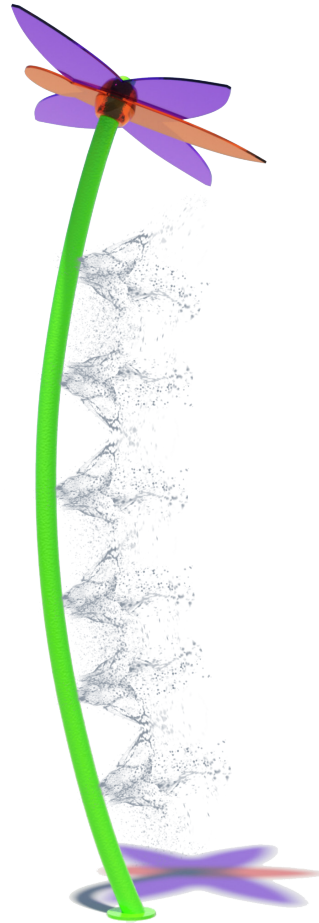

**COLORCAST™**

A CANVAS OF COLORS, SHAPES, TEXTURES & LIGHT

**WATER ODYSSEY™**

BY FOUNTAIN PEOPLE  
A PLAYCORE Company

## DRAGONFLY

### ACTIVITY

A modern dragon fly of shimmering color rests at the top as a linear array of fan jets emit from the stem creating a cooling water effect.

### MODEL: C028

10 GPM/38 LPM

Height: 13'-5"/409 CM