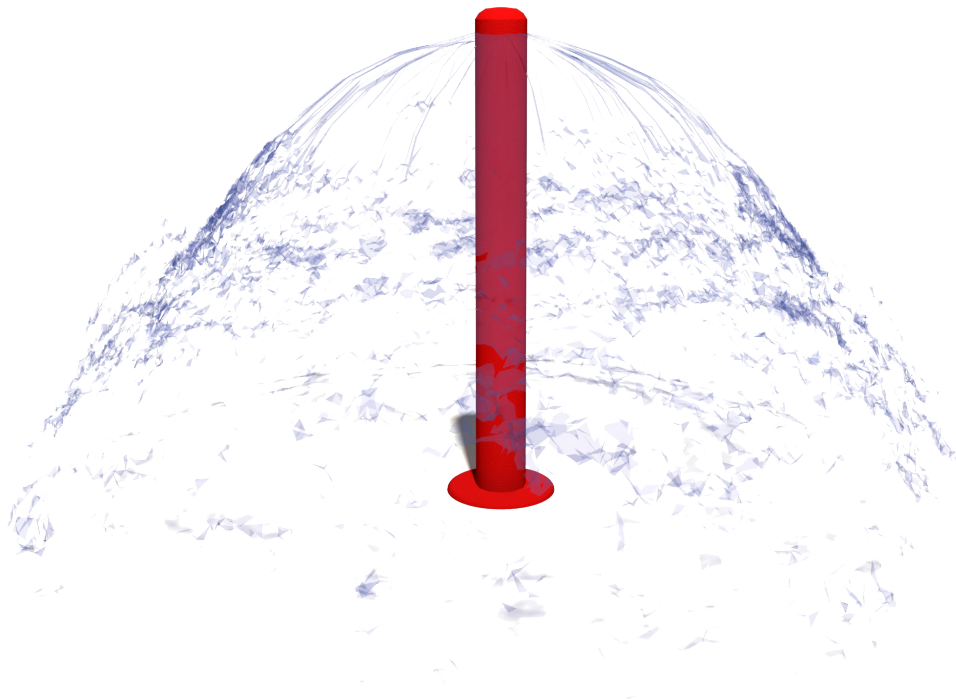

ESSENTIALS

TIMELESS SOLUTIONS FOR AQUATIC PLAY

WATER ODYSSEY™

BY FOUNTAIN PEOPLE
A PLAYCORE Company

MUSHROOM MAZE

ACTIVITY

The Mushroom Maze™ emits a crystal clear sheet of water. Kids love to play inside of the dome of water. Sounds are amplified as if inside a cave.

MODEL: W010

30-40 GPM/114-151 LPM

Spread: 4-8 FT/122-244 CM
Height: 3'-0"/91 CM

FEATURES & BENEFITS

- Stainless steel construction
- Low profile rounded flanges are easy on the feet and reduce toe-stubbing
- Coated with Aqua Armor - the most durable Chlorine, UV and vandal resistant coating in the industry
- Interchangeable with other spray features
- ADA and ASTM compliant