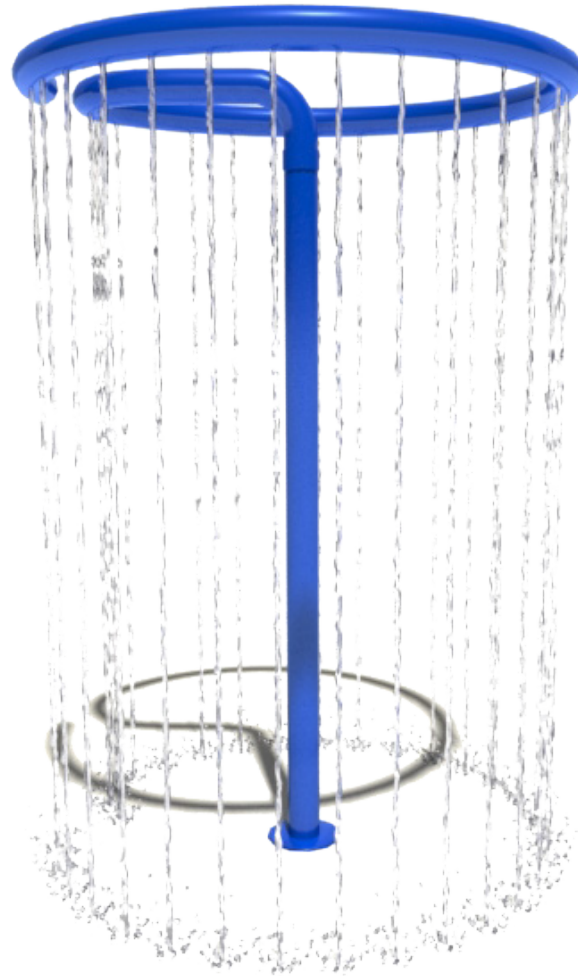

ESSENTIALS

TIMELESS SOLUTIONS FOR AQUATIC PLAY

WATER ODYSSEY™

BY FOUNTAIN PEOPLE
A PLAYCORE Company

WEEPING WATER

ACTIVITY

The Weeping Water™ “tree” creates a rain-like circle of water.

MODEL: W022

40-60 GPM/151-227 LPM

W022C
10-15 GPM/38-57 LPM

Height: 9'-4"/284 CM

FEATURES & BENEFITS

- Stainless steel nozzles & construction
- Low profile rounded flanges are easy on the feet and reduce toe-stubbing
- Coated with Aqua Armor - the most durable Chlorine, UV and vandal resistant coating in the industry
- Interchangeable with other spray features
- ADA and ASTM compliant