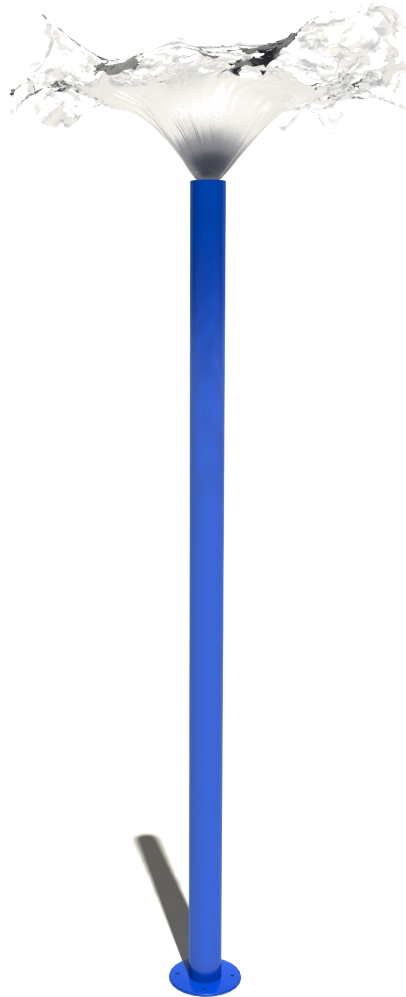

ESSENTIALS

TIMELESS SOLUTIONS FOR AQUATIC PLAY

WATER ODYSSEY™

BY FOUNTAIN PEOPLE
A PLAYCORE Company

WATER WHOOPEE

ACTIVITY

The classic Water Whoopee™ throws out a clear sheet of water that looks much like a morning glory.

MODEL: W024

 25-75 GPM/95-284 LPM

 Height: 9'-1"/277 CM

FEATURES & BENEFITS

- Brass nozzle & stainless steel construction
- Low profile rounded flanges are easy on the feet and reduce toe-stubbing
- Coated with Aqua Armor - the most durable Chlorine, UV and vandal resistant coating in the industry
- Interchangeable with other spray features
- ADA and ASTM compliant