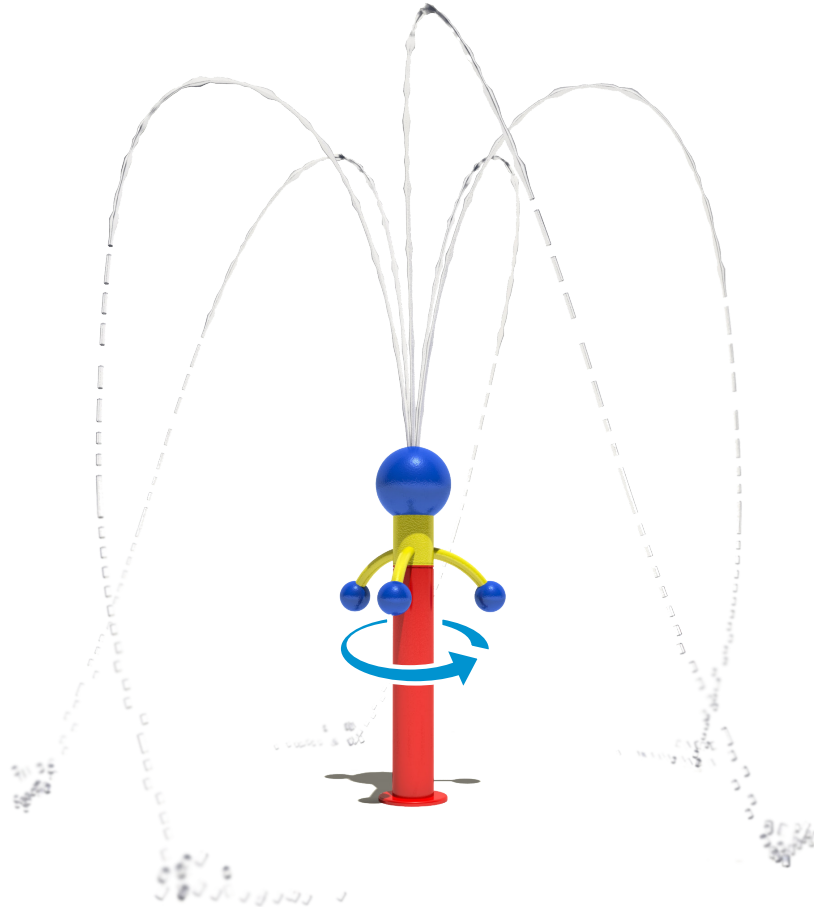

ESSENTIALS

TIMELESS SOLUTIONS FOR AQUATIC PLAY

WATER ODYSSEY™

BY FOUNTAIN PEOPLE

A PLAYCORE Company

SPIN-A-ROUND

ACTIVITY

Ribbons of water emit from the top and create a basket weave effect as children turn the handles to spin the feature. This interactive water toy promotes socialization, teamwork and motor skills.

MODEL: W366

3-5 GPM/11-19 LPM

Height: 4'-7"/140 CM

FEATURES & BENEFITS

- Stainless steel nozzles & construction
- Low profile rounded flanges are easy on the feet and reduce toe-stubbing
- Coated with Aqua Armor - the most durable Chlorine, UV and vandal resistant coating in the industry
- Interchangeable with other spray features
- ADA and ASTM compliant