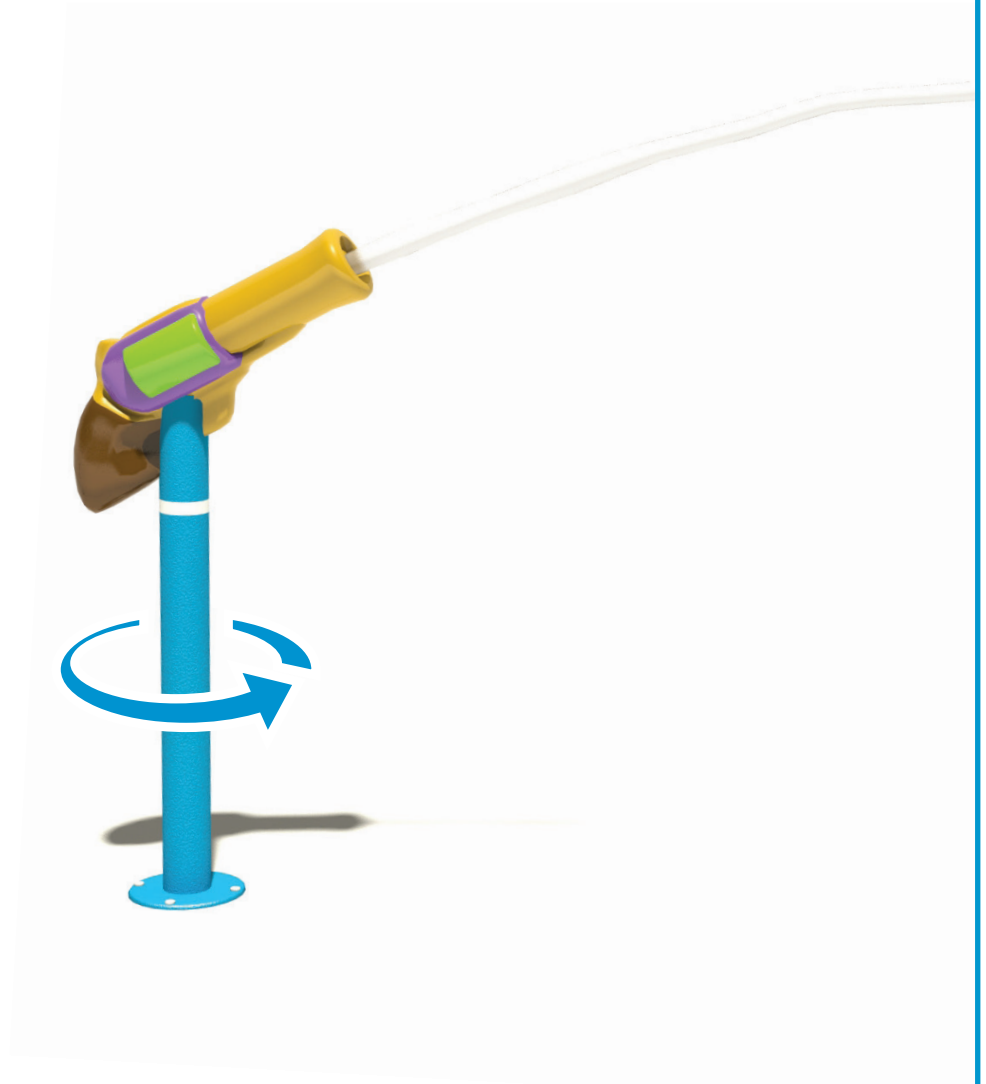

SPIN N' SPRAYS™

INTERACTIVE SPRAY FEATURES WITH A TWIST

WATER ODYSSEY™

BY FOUNTAIN PEOPLE

A PLAYCORE Company

BIG SQWERTS SIX SHOOTER

ACTIVITY

This sprayer emits a soft aerated stream of water and is available with 45 to 360 degree swing (operating range) in the horizontal plane - standard is 90° horizontal swing. There are no pinch points. This feature is ideal for ages 5-12.

MODEL:W288

18 GPM/68 LPM
Throw: 20 FT/ 610 CM

12 GPM/45 LPM

Height: 4'-5"/135 CM

FEATURES & BENEFITS

- Adjustable Spray Zone
- More play value through interactivity
- Coated with Aqua Armor - the most durable Chlorine, UV and vandal resistant coating in the industry
- Interchangeable with other spray features
- ADA and ASTM compliant
- Water conserving version available