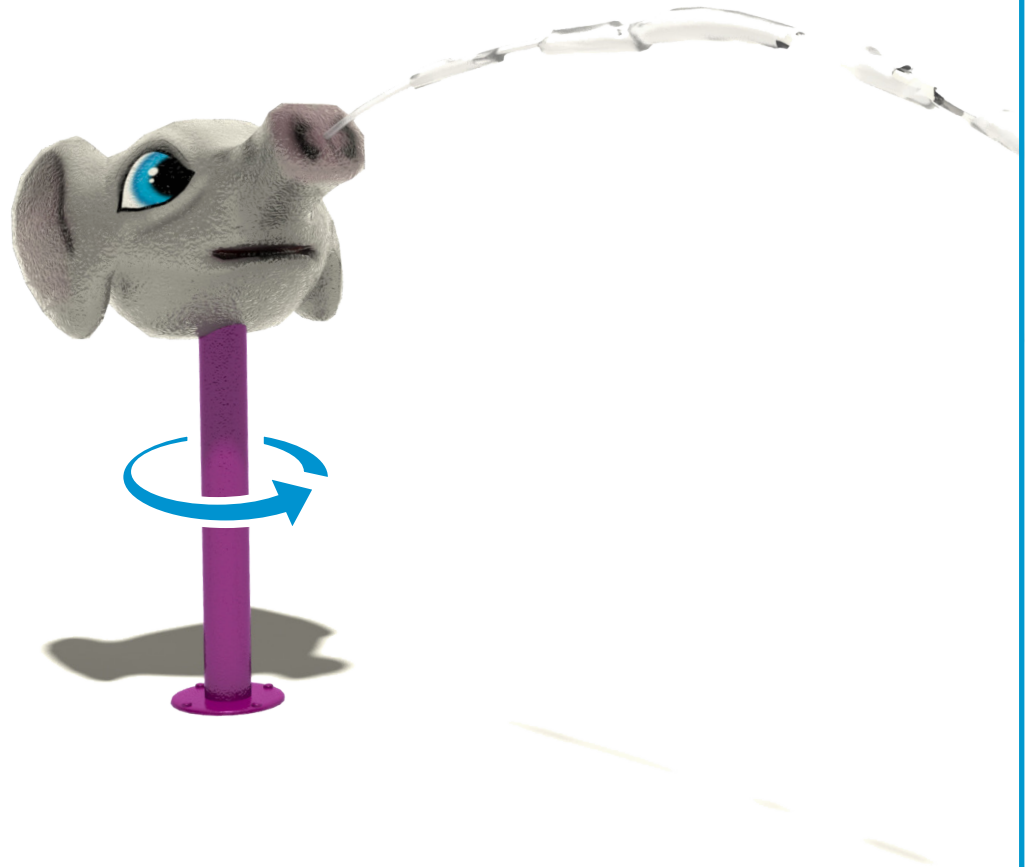

SPIN N' SPRAYS™

INTERACTIVE SPRAY FEATURES WITH A TWIST

WATER ODYSSEY™

BY FOUNTAIN PEOPLE
A PLAYCORE Company

ELEPHANT

ACTIVITY

This sprayer emits a soft aerated stream of water and is available with 45 to 360 degree swing (operating range) in the horizontal plane - standard is 90° horizontal swing. This unit is available with a hidden wireless activator for virtually instantaneous on/off operation. There are no pinch points. This feature is ideal for ages 5-12.

MODEL:W291

12 GPM/45 LPM
Throw: 15 FT/ 457 CM

6 GPM/23 LPM

Height: 3'-4"/132 CM

FEATURES & BENEFITS

- Adjustable Spray Zone
- More play value through interactivity
- Coated with Aqua Armor - the most durable Chlorine, UV and vandal resistant coating in the industry
- Interchangeable with other spray features
- ADA and ASTM compliant
- Water conserving version available