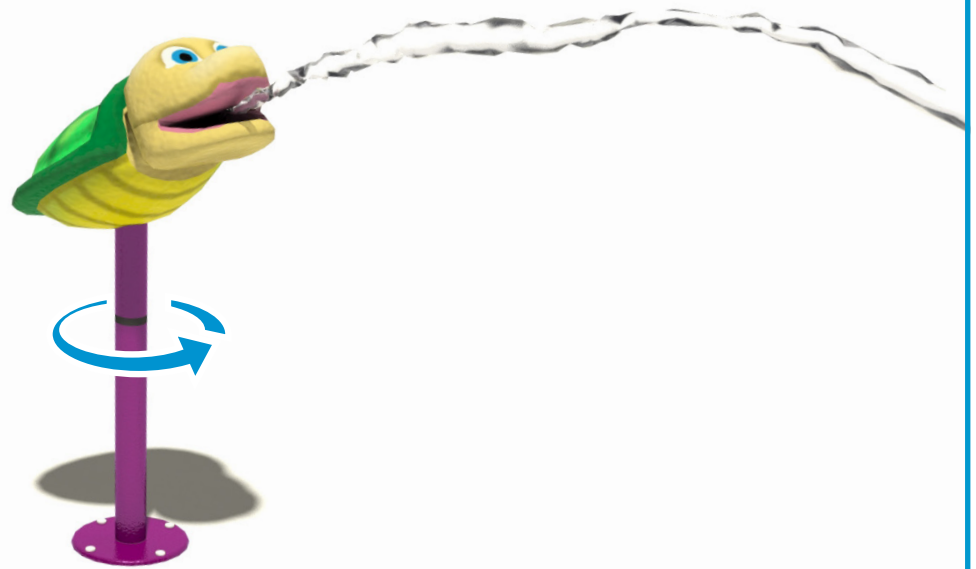

## SPIN N' SPRAYS™

INTERACTIVE SPRAY FEATURES WITH A TWIST

**WATER ODYSSEY™**

BY FOUNTAIN PEOPLE  
A PLAYCORE Company

## TURTLE

### ACTIVITY

This sprayer emits a soft aerated stream of water and is available with 45 to 360 degree swing (operating range) in the horizontal plane - standard is 90° horizontal swing. This unit is available with a hidden wireless activator for virtually instantaneous on/off operation. There are no pinch points. This feature is ideal for ages 5-12.

### MODEL:W294

-  12 GPM/45 LPM  
Throw: 15 FT/ 457 CM
-  6 GPM/23 LPM
-  Height: 3'-4"/132 CM