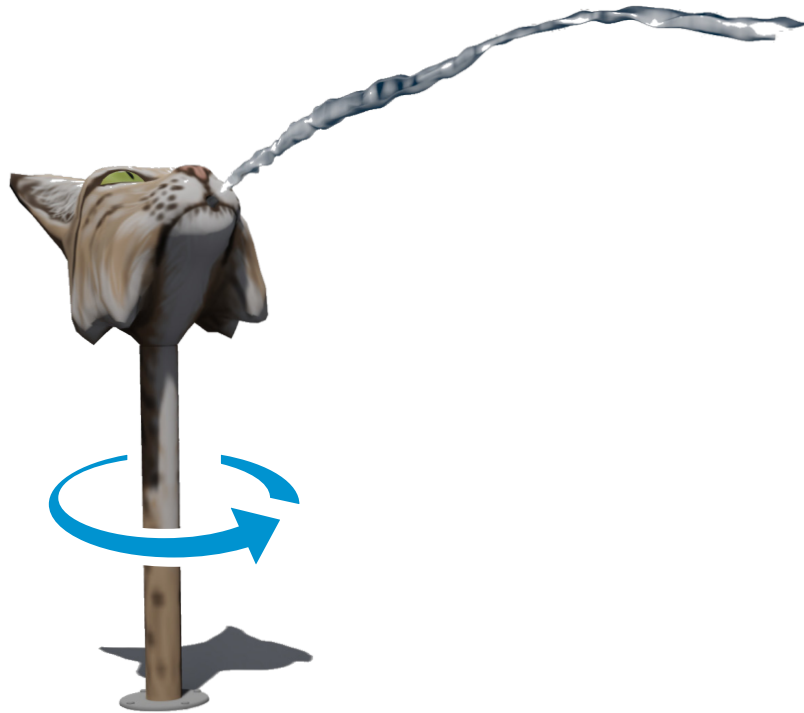

SPIN N' SPRAYS™

INTERACTIVE SPRAY FEATURES WITH A TWIST

WATER ODYSSEY™

BY FOUNTAIN PEOPLE

A PLAYCORE Company

LYNX/BOBCAT

ACTIVITY

This sprayer emits a soft aerated stream of water and is available with 45 to 360 degree swing (operating range) in the horizontal plane - standard is 90° horizontal swing. This unit is available with a hidden wireless activator for virtually instantaneous on/off operation. There are no pinch points. This feature is ideal for ages 5-12.

MODEL:W313

12 GPM/45 LPM
Throw: 15 FT/ 457 CM

6 GPM/23 LPM

Height: 3'-4"/132 CM

FEATURES & BENEFITS

- Adjustable Spray Zone
- More play value through interactivity
- Coated with Aqua Armor - the most durable Chlorine, UV and vandal resistant coating in the industry
- Interchangeable with other spray features
- ADA and ASTM compliant
- Water conserving version available