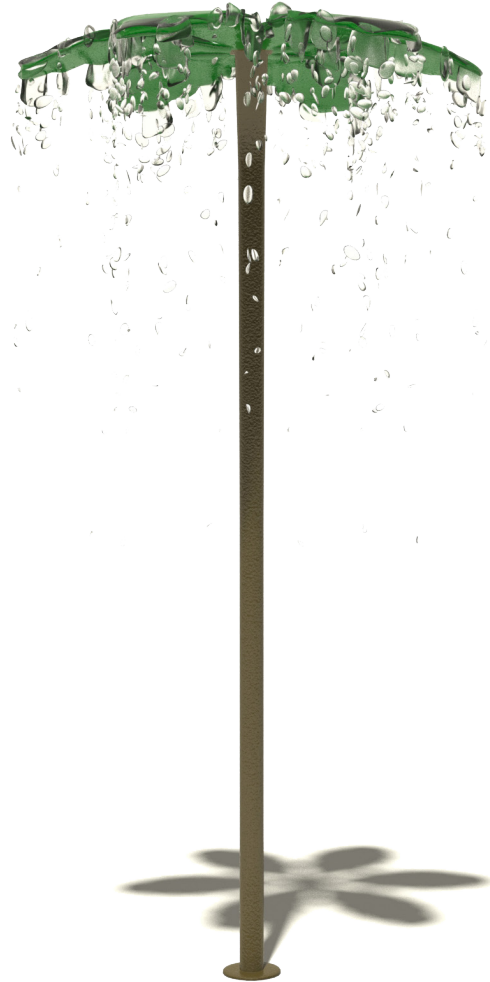

THEMED ESSENTIALS™

A CANVAS OF COLORS, SHAPES, TEXTURES & LIGHT

WATER ODYSSEY™

BY FOUNTAIN PEOPLE
A PLAYCORE Company

WATER PALM™

ACTIVITY

Water splashes and falls gently from the finely detailed fronds of the Water Palm™

MODEL: W018

20-80 GPM/76-303 LPM

Height: 11'-0"/310 CM

FEATURES & BENEFITS

- Brass & stainless steel nozzles
- Low profile rounded flanges are easy on the feet and reduce toe-stubbing
- Coated with Aqua Armor - the most durable Chlorine, UV and vandal resistant coating in the industry
- Can enhance your facility's theme
- ADA and ASTM compliant