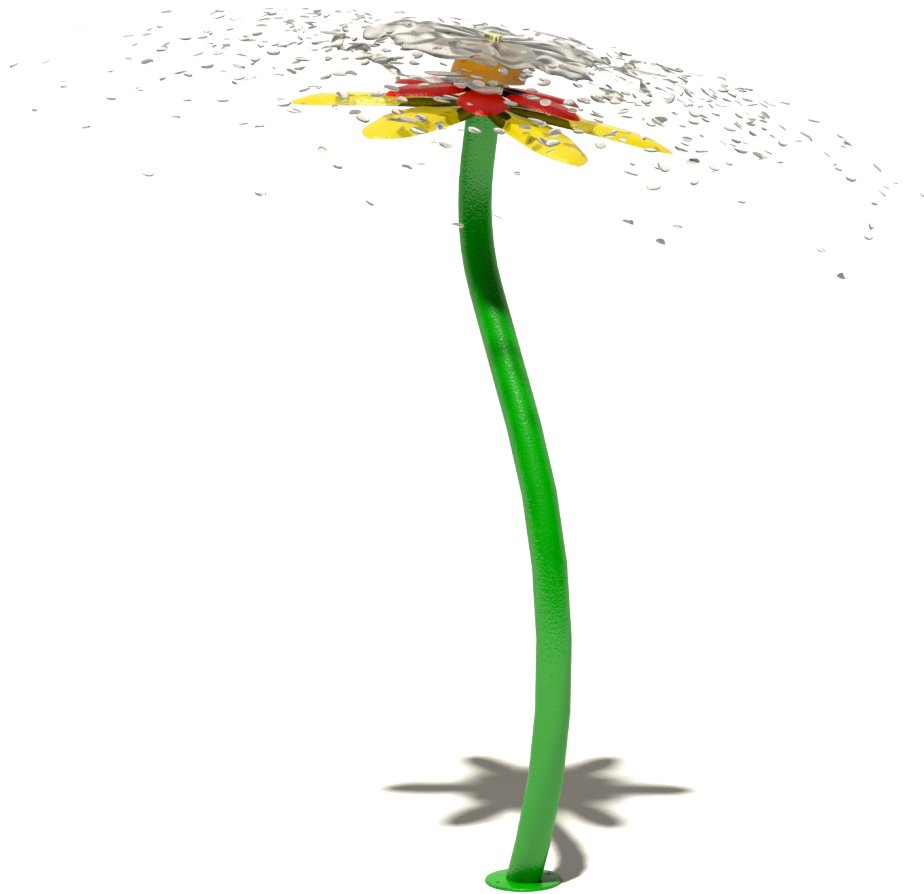

THEMED ESSENTIALS™

A CANVAS OF COLORS, SHAPES, TEXTURES & LIGHT

WATER ODYSSEY™

BY FOUNTAIN PEOPLE

A PLAYCORE Company

DAISY RAINDROP™

ACTIVITY

A gentle splash of water falls from the clear dome “seedpod” atop the finely detailed petals of the Daisy Raindrop.

MODEL: W061

15 GPM/57 LPM

Height: 9'-0"/275 CM

FEATURES & BENEFITS

- Brass & stainless steel nozzles
- Low profile rounded flanges are easy on the feet and reduce toe-stubbing
- Coated with Aqua Armor - the most durable Chlorine, UV and vandal resistant coating in the industry
- Can enhance your facility's theme
- ADA and ASTM compliant