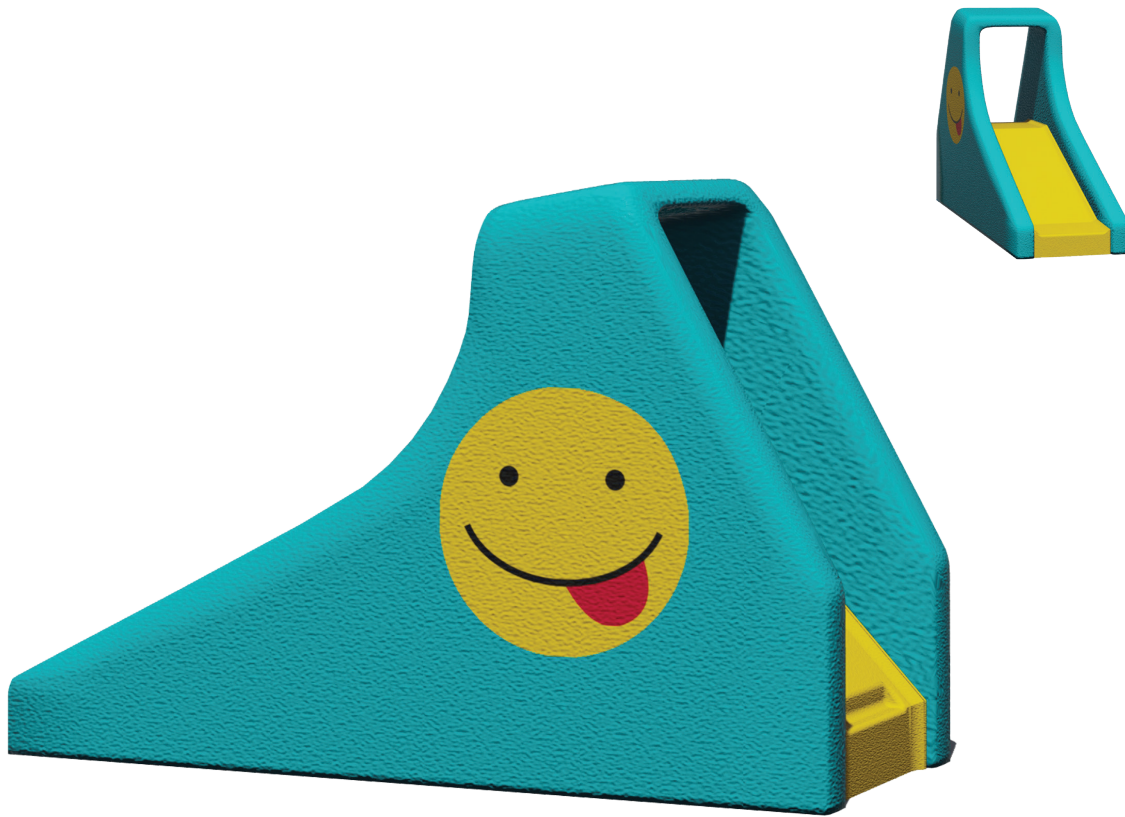

FUN FORMS AQUA SLIDES™

HAND-CARVED CREATIONS WITH COOL SPRAY EFFECTS

WATER ODYSSEY™
BY FOUNTAIN PEOPLE
A PLAYCORE Company

SIMPLE SLIDE Shown in the WOmoji Theme

ACTIVITY

Fun Forms Aqua Slides™ are great additions to any aquatic play setting. This slide is ideal for ages 2 to 5 with a single set of stair treads, sitting platform and slide. Aqua Slides meet ASTM requirements. Our WOmojis™ line adds an extra splash of colorful and plenty of smiles.

MODEL: F1111

-  FLOW: 8 GPM | 30.3 LPM
PRESSURE: 3 PSI | .21 BAR
-  L/W/H: 6'8" x 2'2" x 4'6"
203 x 66 x 137 CM

Chute(s): 1

Recommended Ages: 2-5

Owner responsible for posting of signage

FEATURES & BENEFITS

- Can enhance your facilities theme
- Coated with Aqua Armor - the most durable Chlorine, UV and vandal resistant coating in the industry
- Interchangeable with other spray features
- ASTM compliant

CREATING COMPELLING AQUATIC PLAY EXPERIENCES