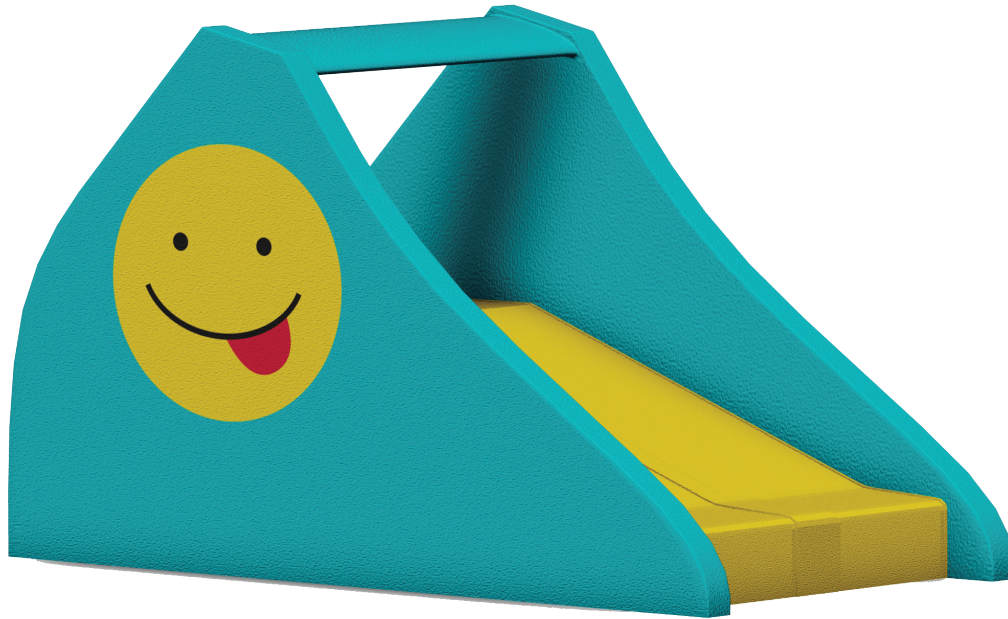

**FUN FORMS AQUA SLIDES™**  
HAND-CARVED CREATIONS WITH COOL SPRAY EFFECTS

**WATER ODYSSEY™**  
BY FOUNTAIN PEOPLE  
A PLAYCORE Company

**TWO FOR ONE** Shown in the WOmoji Theme

**ACTIVITY**

Fun Forms Aqua Slides™ are great additions to any aquatic play setting. This slide has two stair entries with sitting platforms and two slides to double the fun. Aqua Slides meet ASTM requirements. Our WOmojis™ line adds an extra splash of colorful and plenty of smiles.

**MODEL: F1141**

-  FLOW: 16 GPM | 60.6 LPM  
PRESSURE: 3 PSI | .21 BAR
-  L/W/H: 9'-4"/4'-6"/5'-6"  
287/137/167 CM

Chute(s): 2  
Recommended Ages: 5-12  
Owner responsible for posting of signage

**FEATURES & BENEFITS**