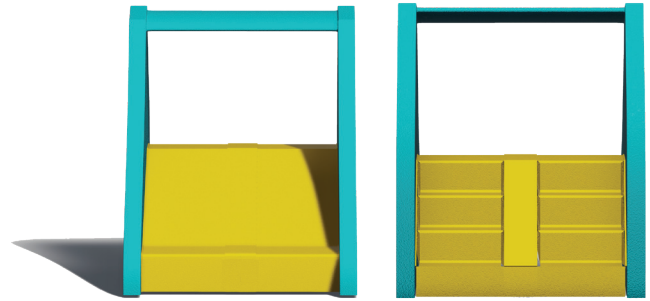

**FUN FORMS AQUA SLIDES™**  
HAND-CARVED CREATIONS WITH COOL SPRAY EFFECTS

**WATER ODYSSEY™**  
BY FOUNTAIN PEOPLE  
A PLAYCORE Company

**TWO FOR ONE** Shown in the WOmoji Theme

**ACTIVITY**

Fun Forms Aqua Slides™ are great additions to any aquatic play setting. This slide has two stair entries with sitting platforms and two slides to double the fun. Aqua Slides meet ASTM requirements. Our WOmojis™ line adds an extra splash of colorful and plenty of smiles.

**MODEL: F1141**

-  FLOW: 16 GPM | 60.6 LPM  
PRESSURE: 3 PSI | .21 BAR
-  L/W/H: 9'-4"/4'-6"/5'-6"  
287/137/167 CM

Chute(s): 2  
Recommended Ages: 5-12  
Owner responsible for posting of signage

**FEATURES & BENEFITS**