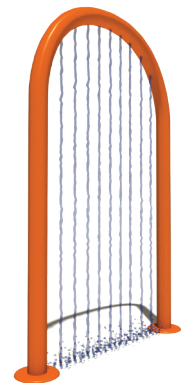

ESSENTIALS

TIMELESS SOLUTIONS FOR AQUATIC PLAY

WATER ODYSSEY™

BY FOUNTAIN PEOPLE
A PLAYCORE Company

Also Available:
Water Way (W001)

SPRAY WAY Shown in the W0moji Theme

ACTIVITY

The Spray Way™ arch creates a cooling cloud of mist that kids love to move through. Our W0mojis™ line adds an extra splash of colorful and plenty of smiles.

MODEL: W034

 12 GPM/45 LPM

 W034C
6 GPM/23 LPM

 Height: 7'-4"/224 CM

FEATURES & BENEFITS

- Durable brass nozzles
- Low profile rounded flanges are easy on the feet and reduce toe-stubbing
- Coated with Aqua Armor - the most durable Chlorine, UV and vandal resistant coating in the industry
- Interchangeable with other spray features
- ADA and ASTM compliant