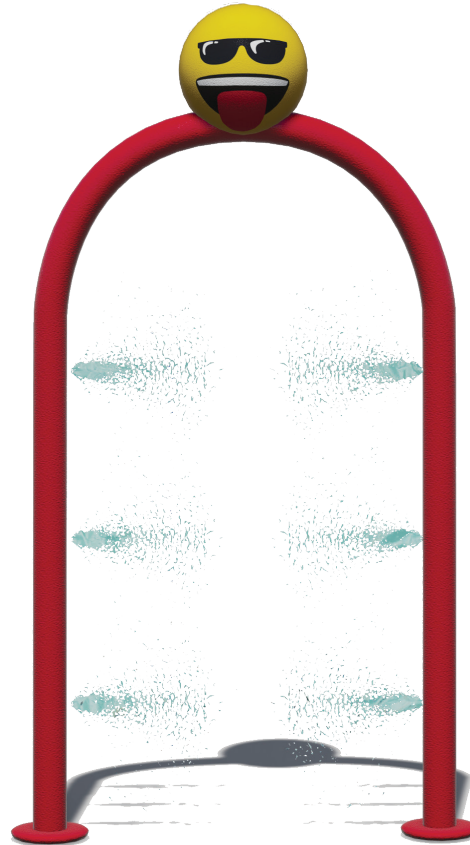

ESSENTIALS

TIMELESS SOLUTIONS FOR AQUATIC PLAY

WATER ODYSSEY™

BY FOUNTAIN PEOPLE
A PLAYCORE Company

Also Available:
Water Way (W001)

SPRAY WAY Shown in the W0moji Theme

ACTIVITY

The Spray Way™ arch creates a cooling cloud of mist that kids love to move through. Our W0mojis™ line adds an extra splash of colorful and plenty of smiles.

MODEL: W034

 12 GPM/45 LPM

 W034C
6 GPM/23 LPM

 Height: 7'-4"/224 CM

FEATURES & BENEFITS

- Durable brass nozzles
- Low profile rounded flanges are easy on the feet and reduce toe-stubbing
- Coated with Aqua Armor - the most durable Chlorine, UV and vandal resistant coating in the industry
- Interchangeable with other spray features
- ADA and ASTM compliant