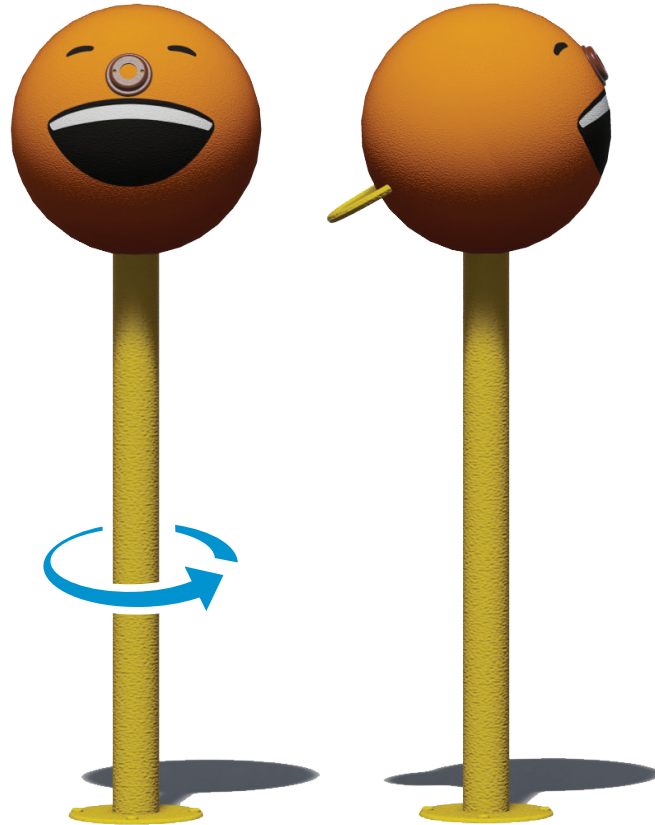

SPIN N' SPRAYS™

INTERACTIVE SPRAY FEATURES WITH A TWIST

WATER ODYSSEY™

BY FOUNTAIN PEOPLE

A PLAYCORE Company

BIG SQWERTS ORB

Shown in the WOmoji Theme

ACTIVITY

This sprayer emits a soft aerated stream of water and is available with 45 to 360 degree swing (operating range) in the horizontal plane - standard is 90° horizontal swing. There are no pinch points. This feature is ideal for ages 5-12. Our WOmojis™ line adds an extra splash of colorful and plenty of smiles.

MODEL: W390

10' Throw (15 GPM @ 11 psi)

15' Throw (17 GPM @ 14 psi)

20' Throw (19 GPM @ 17psi)

10' Throw (5 GPM @ 5 psi)

15' Throw (6 GPM @ 7 psi)

20' Throw (7 GPM @ 12psi)

Height: 4'-4"/132 CM